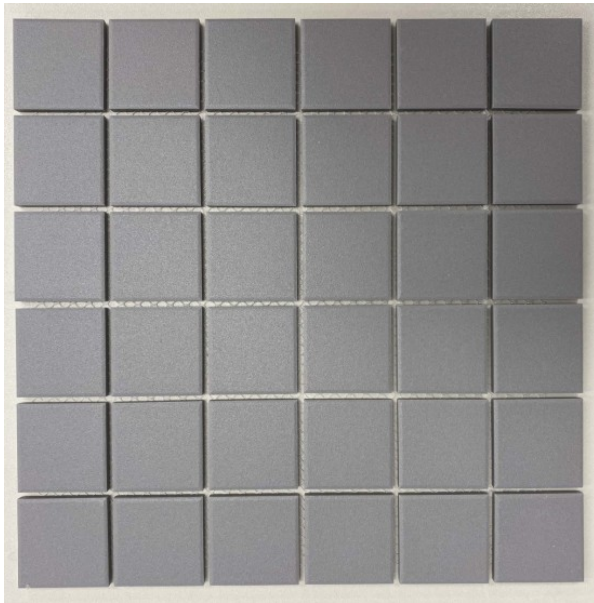

TERRA FLINT GREY MOSAIC 306 X 306

Description

Tile Size 48 x 48mm.

Sheet Size 306 x 306mm.

Unglazed Porcelain.

Locally Friction tested SRV = 52.

This material requires sealing with a penetrating sealer before installation, we recommend doing this before your tiling commences.

\$12.90 each
(incl GST)

Specifications

Finish:	Matt
Material:	Porcelain
Origin:	CHINA
Size:	306 x 306
Antislip Rating:	V
Sealing Required:	Yes
Colour:	Grey