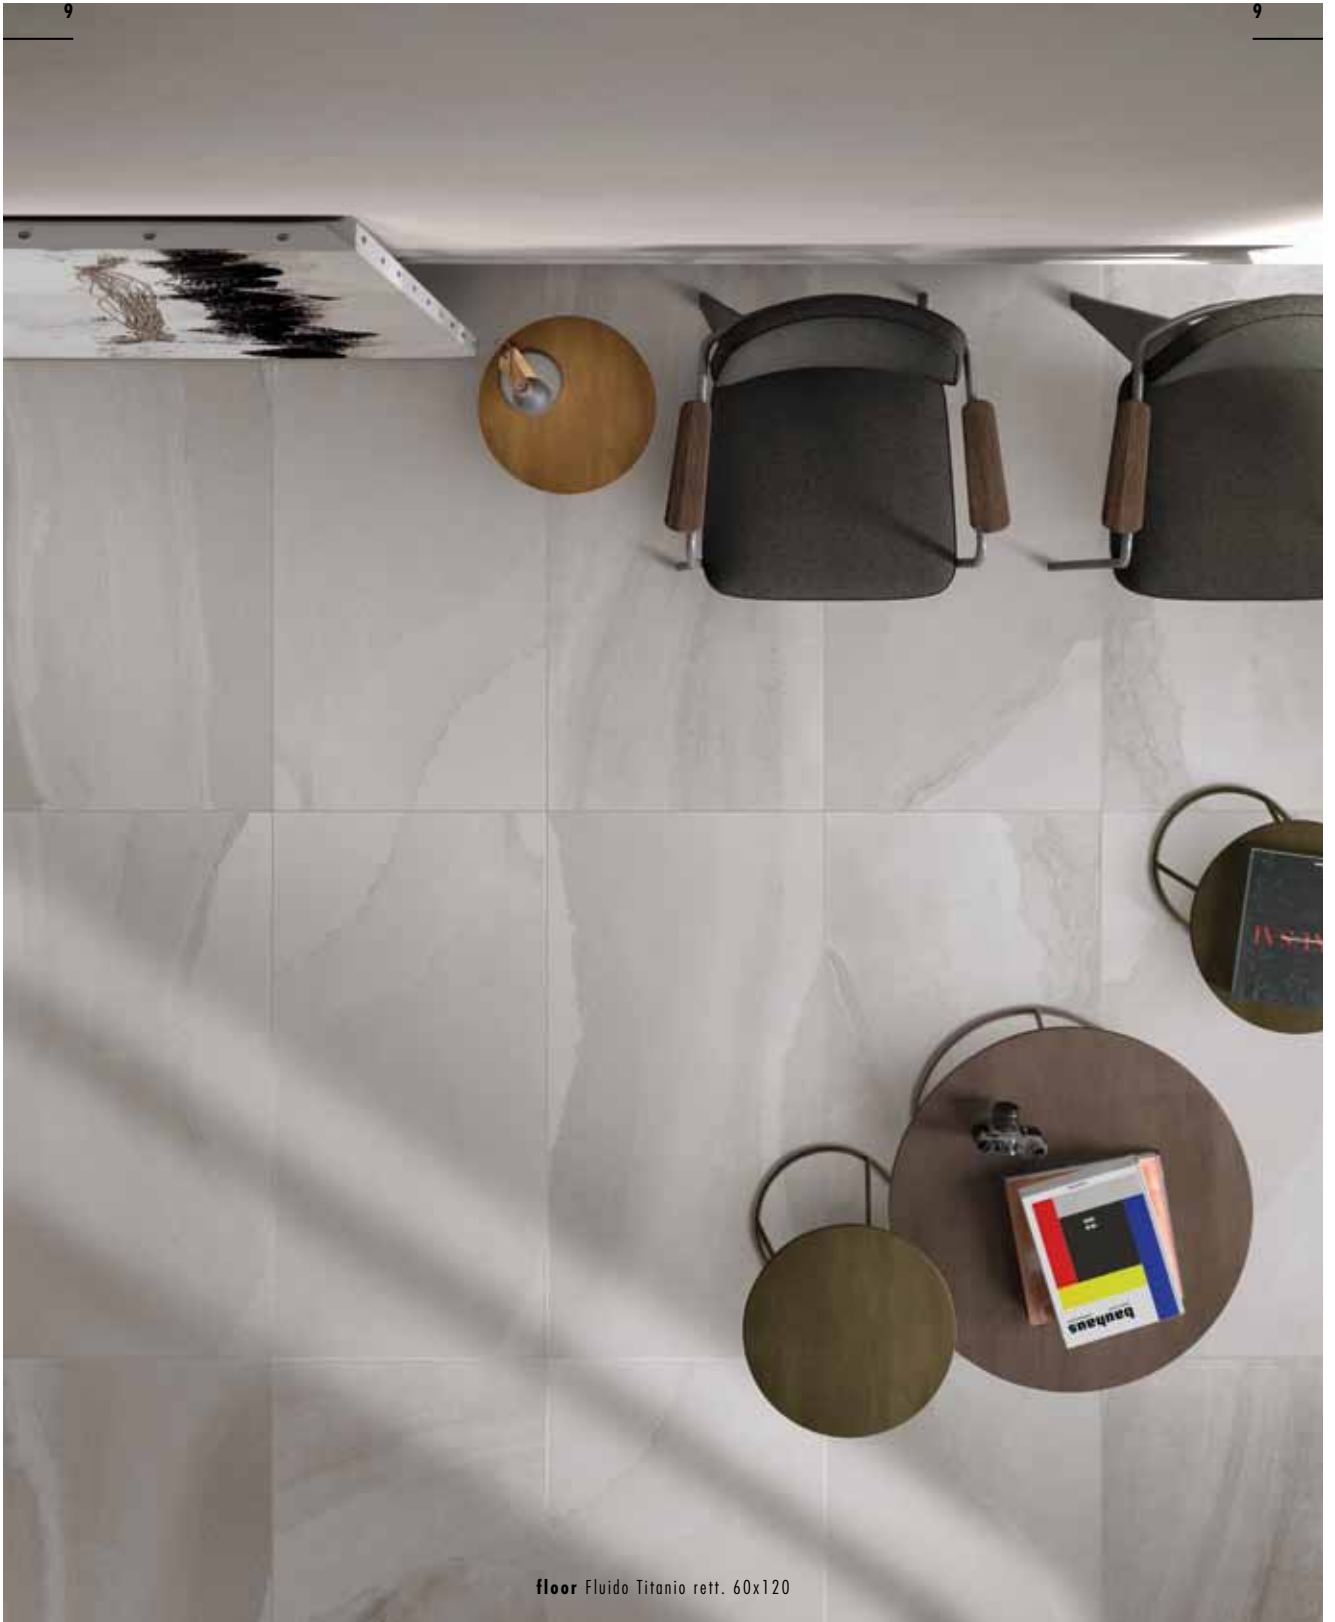

wall Fluido Kaos Titanio rett. 40x80 - Fluido Titanio rett. 40x80

floor Fluido Titanio rett. 60x120