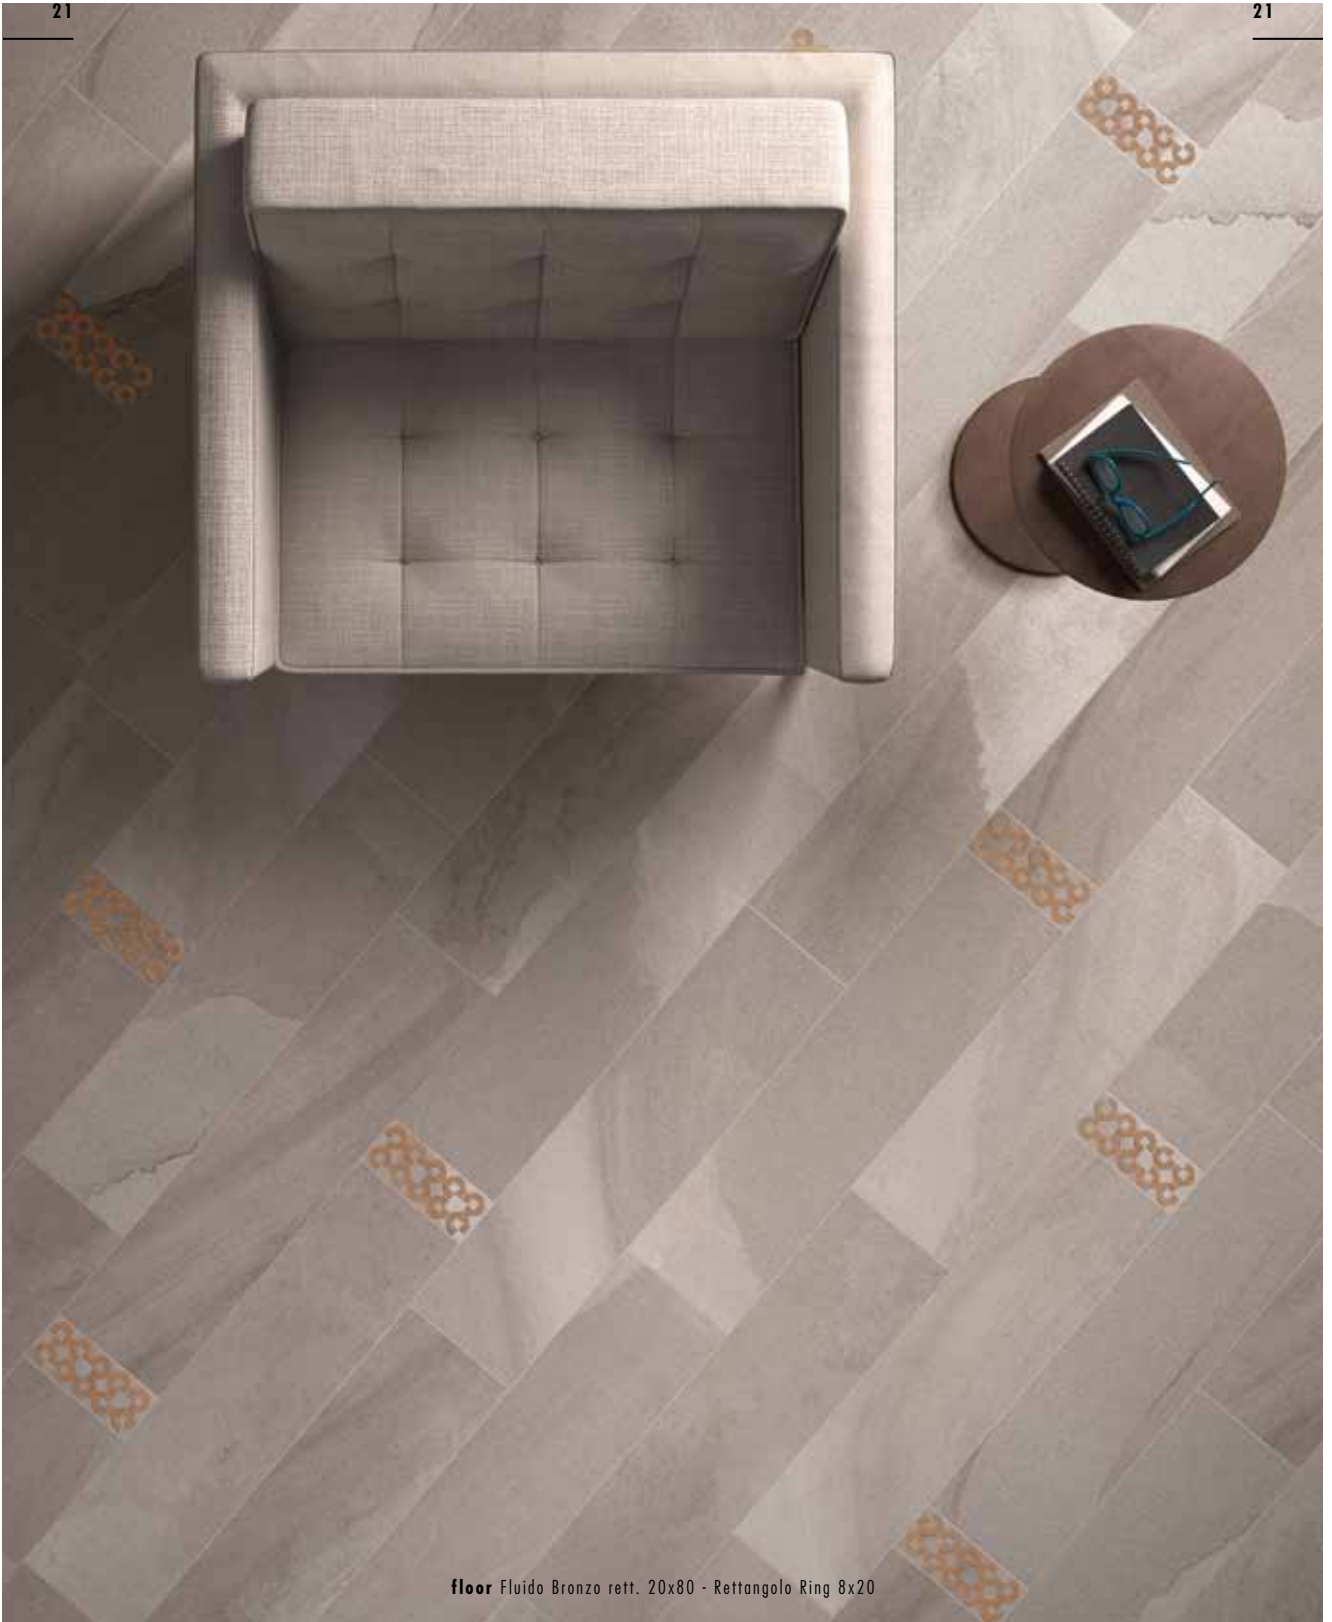

floor Fluido Bronzo rett. 20x80 - Rettangolo Ring 8x20