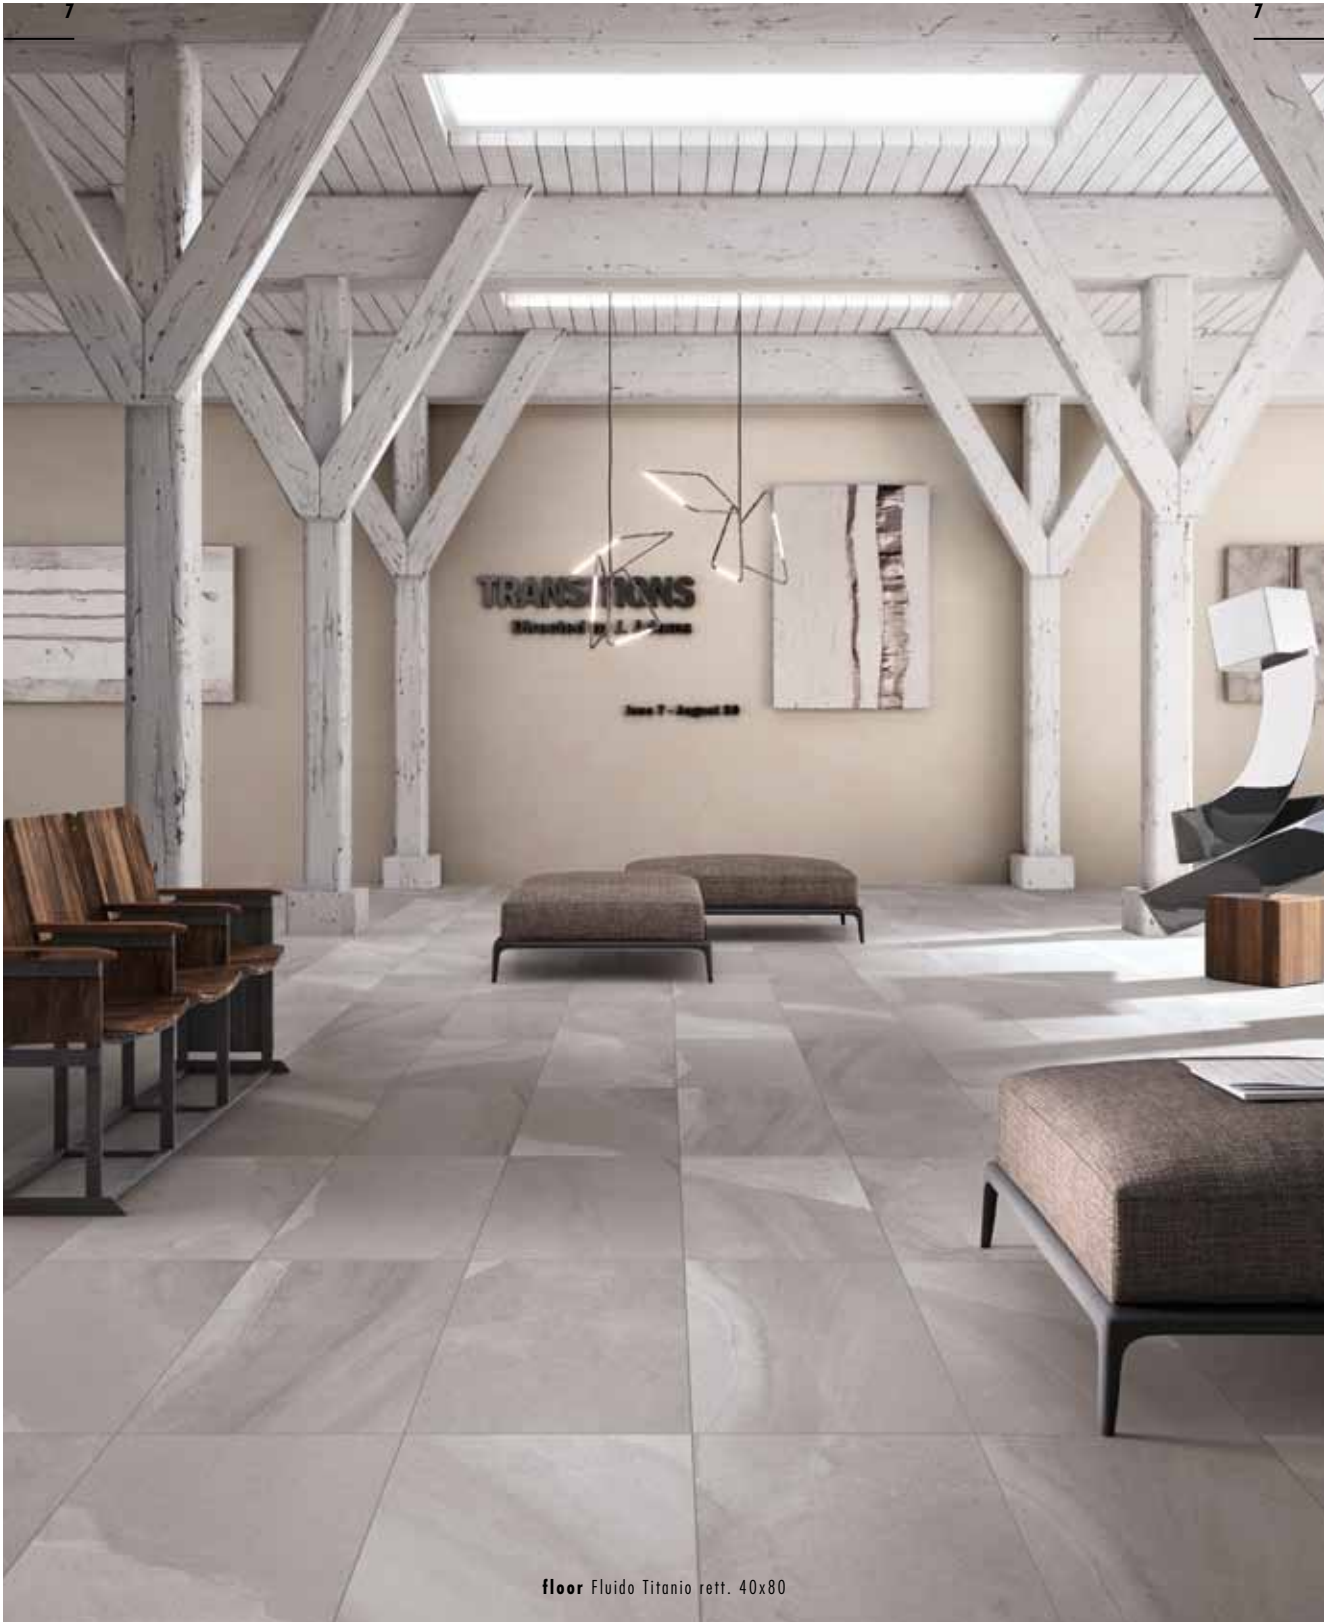

floor Fluido Titanio rett. 40x80