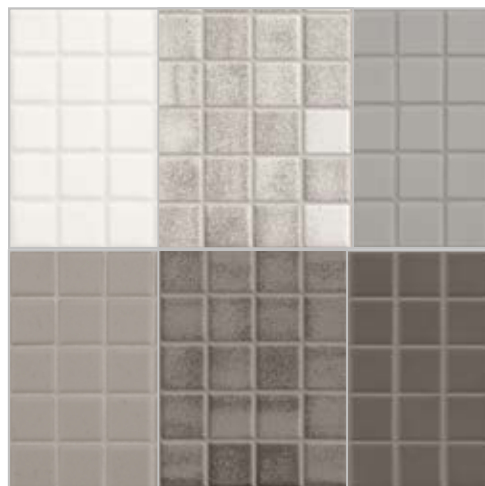

BETONSQUARE

They told us that the 10x10 size was old: we didn't believe it. A fresh and contemporary porcelain tiles project, which gives a brand new life to a traditional size. With the four colours of The Four Shades Concept and with Betonepoque patterns brought in a smaller size, this is a project suitable for any residential or commercial area, Terratinta style at its fullest. Together with Mosaics 1,7x1,7 cm full body stoneware, a series that introduces itself into an even more technical and innovative look.

Simple, innovative, clean. Square.

White-Grey
112

White-Grey Decor
112

Clay-Mud
116

Clay-Mud Decor
116

Mosaics
120

10X10cm WHITE-GREY

± 8

White-Grey
10x10cm

White-Grey Decor
10x10cm

Betonsquare White-Grey Decor
10x10cm

Betonsquare White-Grey Decor
10x10cm_wall

Betonsquare White-Grey
10x10cm_floor

10X10cm CLAY-MUD

± 8

Clay-Mud
10x10cm