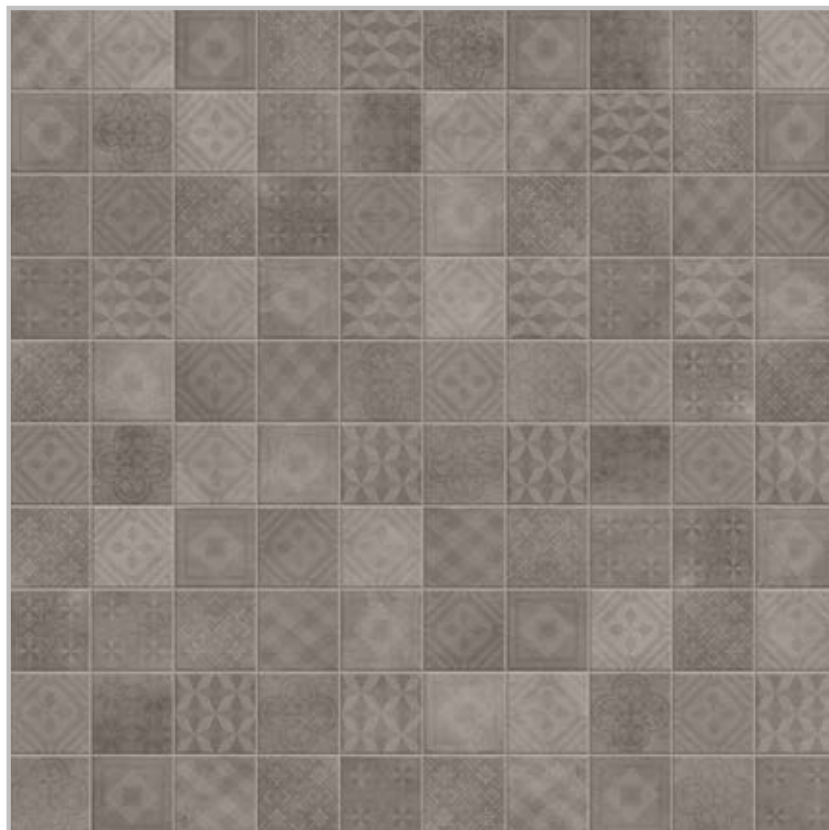

BETONSQUARE

They told us that the 10x10 size was old: we didn't believe it. A fresh and contemporary porcelain tiles project, which gives a brand new life to a traditional size. With the four colours of The Four Shades Concept and with Betonepoque patterns brought in a smaller size, this is a project suitable for any residential or commercial area, Terratinta style at its fullest. Together with Mosaics 1,7x1,7 cm full body stoneware, a series that introduces itself into an even more technical and innovative look.

Simple, innovative, clean. Square.

White-Grey
112

White-Grey Decor
112

Clay-Mud
116

Clay-Mud Decor
116

Mosaics
120

10X10cm WHITE-GREY

± 8

White-Grey
10x10cm

White-Grey Decor
10x10cm

Betonsquare White-Grey Decor
10x10cm

Betonsquare White-Grey Decor
10x10cm_wall

Betonsquare White-Grey
10x10cm_floor

10X10cm CLAY-MUD

± 8

Clay-Mud
10x10cm

Clay-Mud Decor
10x10cm

Betonsquare Clay-Mud 10x10cm | Betonsquare Clay-Mud Decor 10x10cm |
Betonbrick Wall Mud glossy 7,5x30cm_wall | Betonsquare Clay-Mud10x10cm_floor