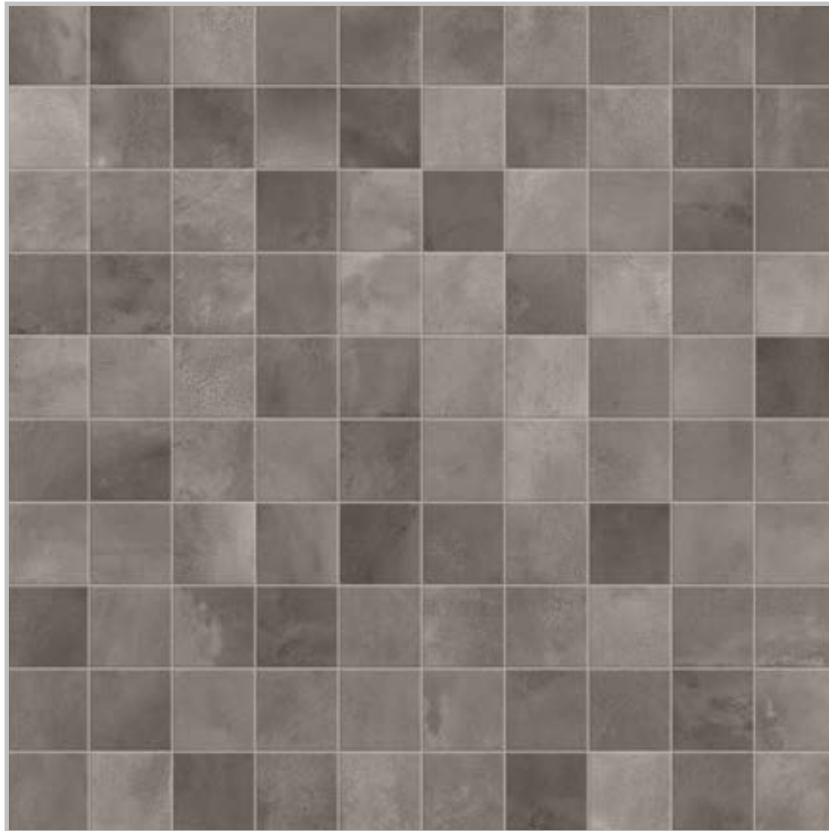

BETONSQUARE

They told us that the 10x10 size was old: we didn't believe it. A fresh and contemporary porcelain tiles project, which gives a brand new life to a traditional size. With the four colours of The Four Shades Concept and with Betonepoque patterns brought in a smaller size, this is a project suitable for any residential or commercial area, Terratinta style at its fullest. Together with Mosaics 1,7x1,7 cm full body stoneware, a series that introduces itself into an even more technical and innovative look.

Simple, innovative, clean. Square.

White-Grey
112

White-Grey Decor
112

Clay-Mud
116

Clay-Mud Decor
116

Mosaics
120

10X10cm WHITE-GREY

± 8

White-Grey
10x10cm

White-Grey Decor
10x10cm

Betonsquare White-Grey Decor
10x10cm

Betonsquare White-Grey Decor
10x10cm_wall

Betonsquare White-Grey
10x10cm_floor

10X10cm CLAY-MUD

± 8

Clay-Mud
10x10cm