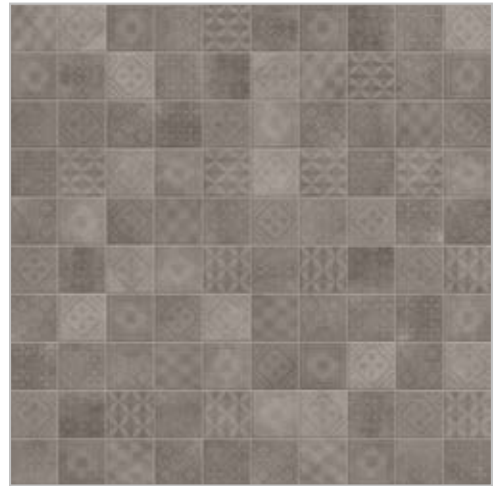

BETONSQUARE

They told us that the 10x10 size was old: we didn't believe it. A fresh and contemporary porcelain tiles project, which gives a brand new life to a traditional size. With the four colours of The Four Shades Concept and with Betonepoque patterns brought in a smaller size, this is a project suitable for any residential or commercial area, Terratinta style at its fullest. Together with Mosaics 1,7x1,7 cm full body stoneware, a series that introduces itself into an even more technical and innovative look.

Simple, innovative, clean. Square.

White-Grey
112

White-Grey Decor
112

Clay-Mud
116

Clay-Mud Decor
116

Mosaics
120

10X10cm WHITE-GREY

± 8

White-Grey
10x10cm

White-Grey Decor
10x10cm

Betonsquare White-Grey Decor
10x10cm

Betonsquare White-Grey Decor
10x10cm_wall

Betonsquare White-Grey
10x10cm_floor

10X10cm CLAY-MUD

± 8

Clay-Mud
10x10cm