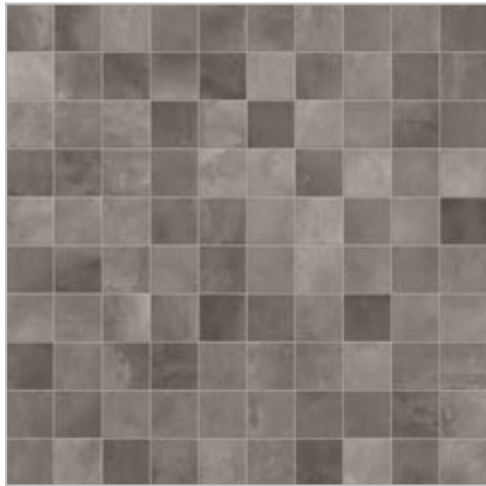

BETONSQUARE

They told us that the 10x10 size was old: we didn't believe it. A fresh and contemporary porcelain tiles project, which gives a brand new life to a traditional size. With the four colours of The Four Shades Concept and with Betonepoque patterns brought in a smaller size, this is a project suitable for any residential or commercial area, Terratinta style at its fullest. Together with Mosaics 1,7x1,7 cm full body stoneware, a series that introduces itself into an even more technical and innovative look.

Simple, innovative, clean. Square.

White-Grey
112

White-Grey Decor
112

Clay-Mud
116

Clay-Mud Decor
116

Mosaics
120

10X10cm WHITE-GREY

± 8

White-Grey
10x10cm

White-Grey Decor
10x10cm

Betonsquare White-Grey Decor
10x10cm

Betonsquare White-Grey Decor
10x10cm_wall

Betonsquare White-Grey
10x10cm_floor

10X10cm CLAY-MUD

± 8

Clay-Mud
10x10cm