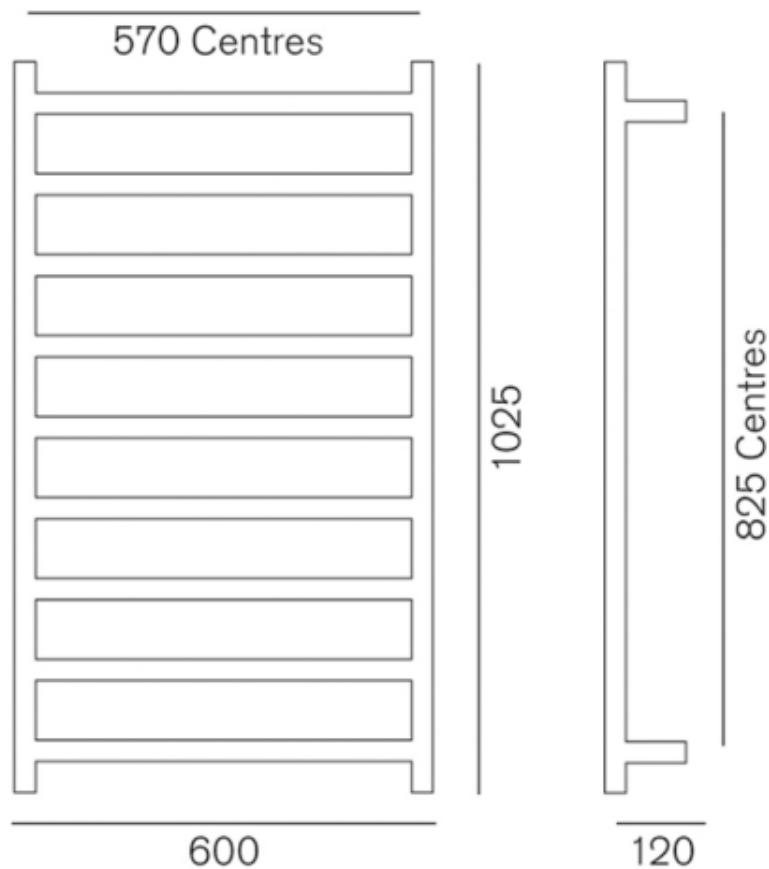

Studio 1 1025 Towel Warmer

Product Code: WS1025, WS1025N

Features

- Available in Colours: Black, Polished
- IP45 rated
- Left or right wiring
- Concealed or exposed wiring

Technical Details

Height 1025mm, Width 600mm, Rungs 9, Depth 120mm