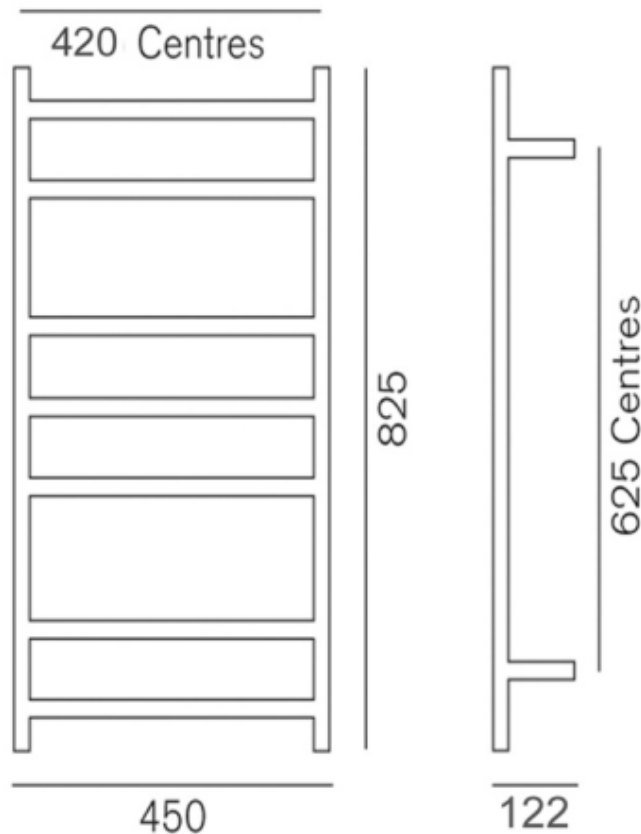

# Genesis 825 Towel Warmer Slimline

Product Code: WG825SN, WG825SGM, WG825S, WG825SB, WG825SBN, WG825SBB, WG825SBC

## Features

- Available in Colours: Black, Gunmetal, Polished, Brushed Matt, Brushed Nickel, Brushed Brass, Brushed Copper
- IP56 rated
- Left or right wiring
- Concealed or exposed wiring
- Modern round/minimalist style
- Robust brass mounting brackets

## Technical Details

Height 825mm, Width 450mm, Depth 122mm

Note: all specifications and dimensions are correct at time of publication however are subject to change without notice. Please refer to physical product prior to installation.