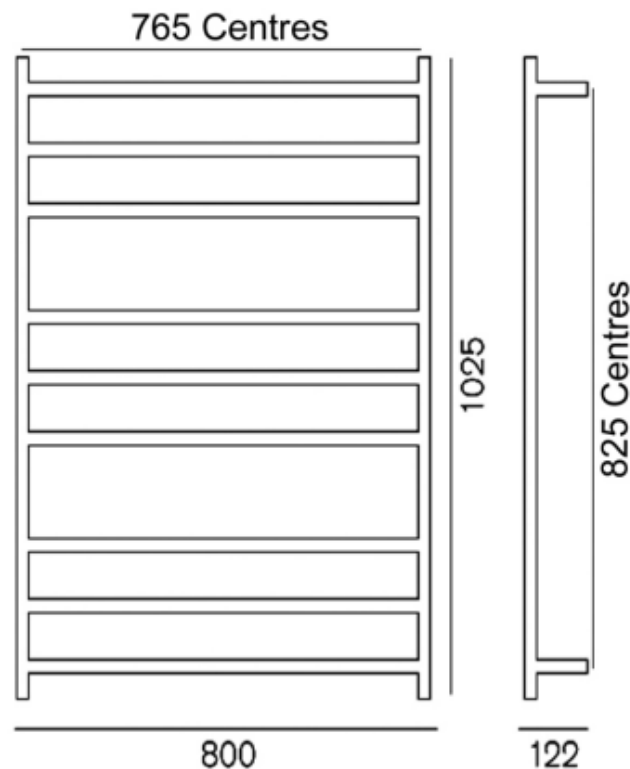

Genesis 1025 Towel Warmer

Product Code: WG1025N, WG1025

Features

- Available in Colours: Black, Polished
- IP56 rated
- Left or right wiring
- Concealed or exposed wiring
- Modern round/minimalist style
- Robust brass mounting brackets

Technical Details

Height 1025mm, Width 600mm, Depth 122mm

Note: all specifications and dimensions are correct at time of publication however are subject to change without notice. Please refer to physical product prior to installation.