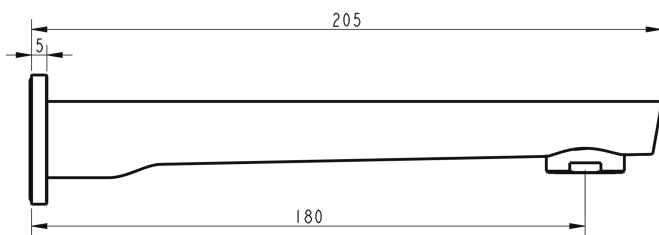

Soul Bath Spout

PRODUCT CODE

VSU050

COLOUR/FINISHES

Chrome

PRESSURE TYPE

Mains Pressure only

MINIMUM PRESSURE

150kPa

MAXIMUM PRESSURE

500kPa (As per NZ Building Code AS/NZ 3500.1)

MAXIMUM TEMPERATURE

65°C

PLUMBING CONNECTION

15mm

SPOUT REACH

180mm

Specifications and dimensions correct at time of publication however are subject to change without notice.

Please refer to physical product prior to installation.

Installation instructions for this product are available from the product page on vodaplumbingware.co.nz