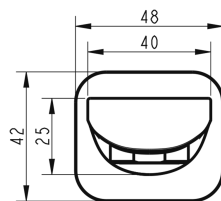

150kPa

MAXIMUM PRESSURE

500kPa (As per NZ Building Code AS/NZ 3500.1)

MAXIMUM TEMPERATURE

65°C

PLUMBING CONNECTION

15mm

SPOUT REACH

180mm

Specifications and dimensions correct at time of publication however are subject to change without notice.

Please refer to physical product prior to installation.

Installation instructions for this product are available from the product page on vodaplumbingware.co.nz