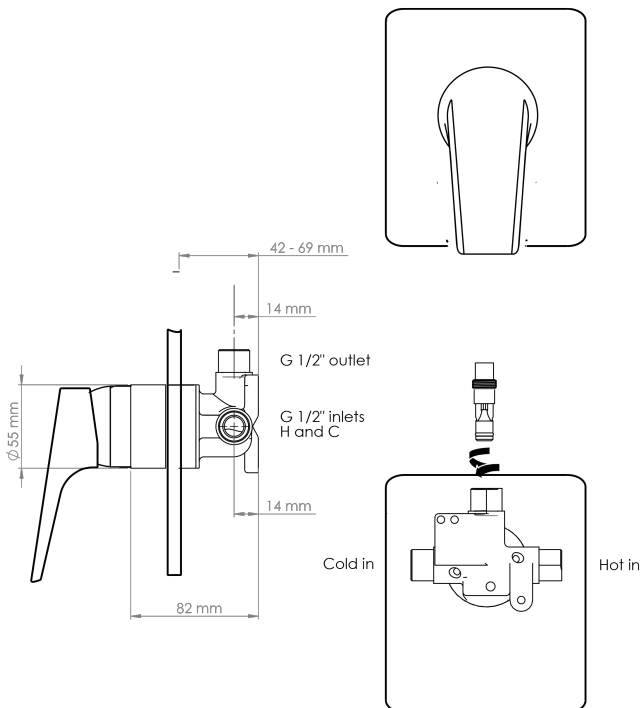

MAXIMUM TEMPERATURE

65°C

PLUMBING CONNECTION

15mm

CERTIFICATION

WaterMark Certified

Specifications and dimensions correct at time of publication however are subject to change without notice.

Please refer to physical product prior to installation.