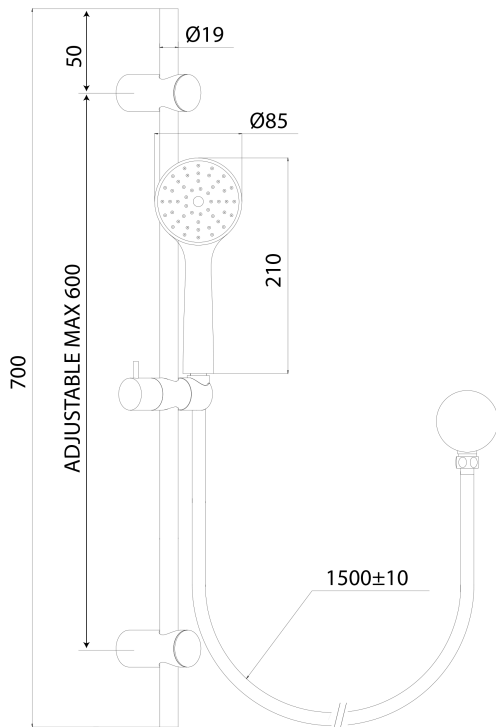

EcoMinimal Slide Shower

PRODUCT CODE

VMIN61RBK

COLOUR/FINISHES

Matte Black

Chrome
Brushed Nickel (PVD)
Brushed Brass (PVD)

PRESSURE TYPE

All Pressures

MINIMUM PRESSURE

35kPa

MAXIMUM PRESSURE

500kPa (As per NZ Building Code AS/NZ 3500.1)

WELS RATING - MAINS
PRESSURE

3 Star (8L/min)

WELS RATING - LOW
PRESSURE

2 Star (9.5L/min)

MAXIMUM TEMPERATURE

65°C

PLUMBING CONNECTION

15mm

Voda Plumbingware products are in full compliance with the requirements as set out in the New Zealand Building Code:

www.vodaplumbingware.co.nz/building-code-clauses/