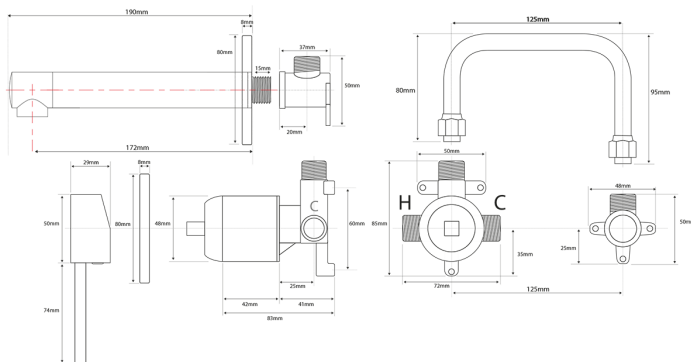

# EcoMinimal Wall Mounted Basin Mixer

PRODUCT CODE

**VMIN21BK**

COLOUR/FINISHES

**Matte Black**

Chrome  
Brushed Stainless  
Brushed Brass (PVD)

FEATURES

304 Stainless Steel Spout  
DR Brass Mixer Body

MAXIMUM TEMPERATURE

65°C

PLUMBING CONNECTION

15mm

Voda Plumbingware products are in full compliance with the requirements as set out in the New Zealand Building Code:

[www.vodaplumbingware.co.nz/building-code-clauses/](http://www.vodaplumbingware.co.nz/building-code-clauses/)