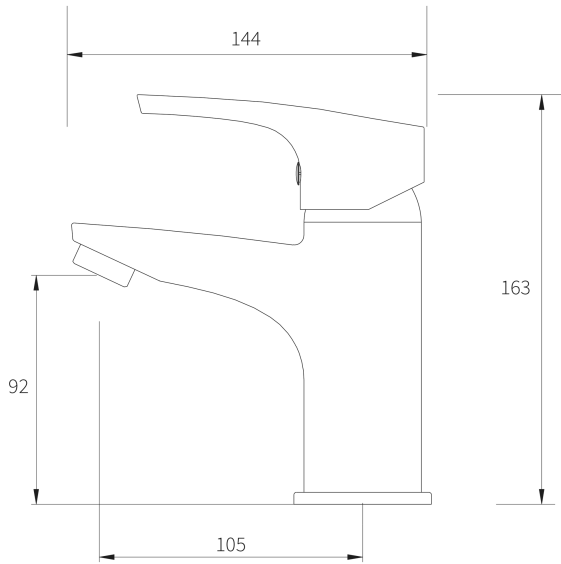

EcoMix Basin Mixer

PRODUCT CODE

VECM020

COLOUR/FINISHES

Chrome

PRESSURE TYPE

All Pressures

MINIMUM PRESSURE

17kPa

WELS RATING - MAINS
PRESSURE

4 Star (7L/min)

WELS RATING - LOW
PRESSURE

1 Star (12.5L/min)

CARTRIDGE/HEADWORKS

HiFlo Cartridge

MAXIMUM TEMPERATURE

65°C

PLUMBING CONNECTION

15mm

SPOUT REACH

105mm

CERTIFICATION

WaterMark Certified

Specifications and dimensions correct at time of publication however are subject to change without notice.