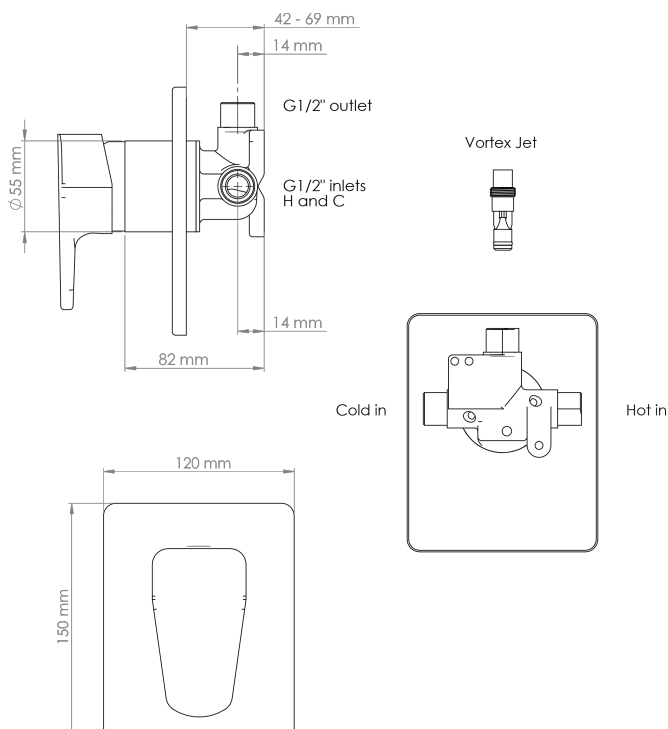

MAXIMUM TEMPERATURE

65°C

PLUMBING CONNECTION

15mm

CERTIFICATION

WaterMark Certified

Specifications and dimensions correct at time of publication however are subject to change without notice.

Please refer to physical product prior to installation.