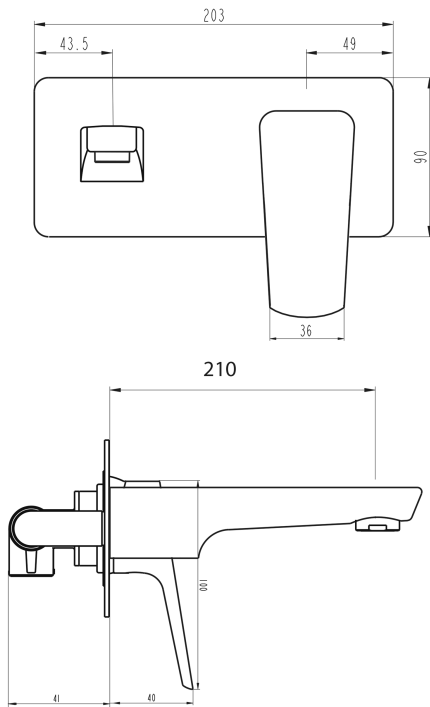

65°C

PLUMBING CONNECTION

15mm

SPOUT REACH

210mm

Specifications and dimensions correct at time of publication however are subject to change without notice.

Please refer to physical product prior to installation.