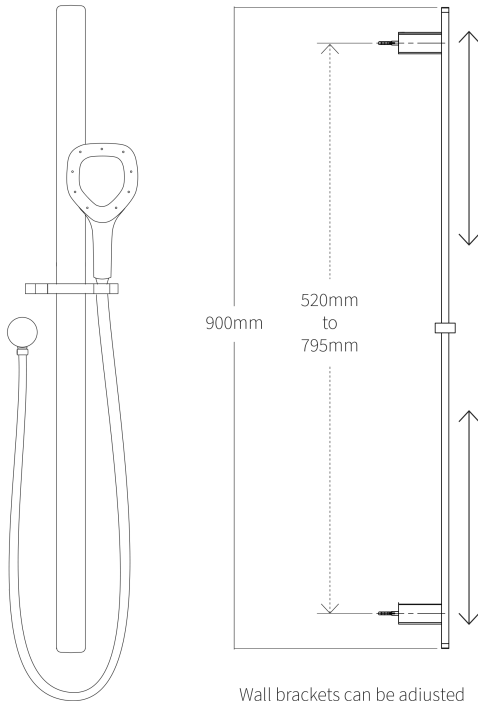

DreamJet Slide Shower

PRODUCT CODE	VDRM042
COLOUR/FINISHES	Matte Black Chrome/Black Chrome/White Black/Chrome
FEATURES	Adjustable bracket Brass Construction (Slide) Large Bore Supply
PRESSURE TYPE	All Pressures
MINIMUM PRESSURE	50kPa
MAXIMUM PRESSURE	500kPa (As per NZ Building Code AS/NZ 3500.1)
WELS RATING - MAINS PRESSURE	2 Star (9.5L/min)
WELS RATING - LOW PRESSURE	3 Star (6L/min)
MAXIMUM TEMPERATURE	65°C
PLUMBING CONNECTION	15mm

Wall brackets can be adjusted to achieve desired height.

Specifications and dimensions correct at time of publication however are subject to change without notice.

Please refer to physical product prior to installation.

Installation instructions for this product are available from the product page on vodaplumbingware.co.nz