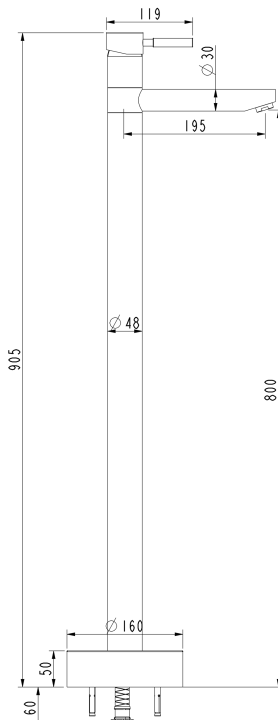

# Floor Mounted Bath Mixer

PRODUCT CODE

**VBS053**

COLOUR/FINISHES

Chrome

FEATURES

Swivel spout

PRESSURE TYPE

Mains Pressure only

MINIMUM PRESSURE

150kPa

MAXIMUM PRESSURE

500kPa (As per NZ Building Code AS/NZ 3500.1)

MAXIMUM TEMPERATURE

65°C

PLUMBING CONNECTION

15mm

SPOUT REACH

195mm

SPOUT HEIGHT

800mm

Specifications and dimensions correct at time of publication however are subject to change without notice.

Please refer to physical product prior to installation.

Installation instructions for this product are available from the product page on [vodaplumbingware.co.nz](http://vodaplumbingware.co.nz)