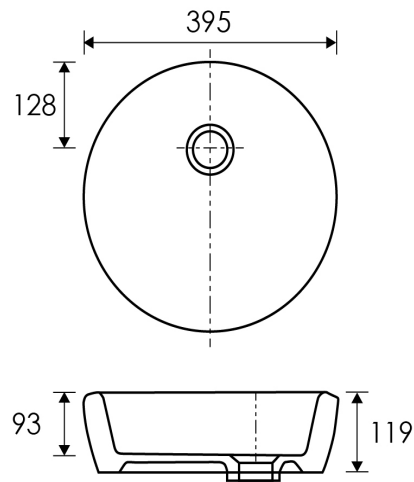

SPECIFICATION SHEET

Vessel Basin Options

Slab Top

StoneCast 35mm / Solid Timber Top 20mm
ST

Available in sizes 750, 900,
1200, 1500, 1800

EOS Rectangular

Vitreous China with Overflow
34020

W395 x L595 x H115

EOS Oval

Vitreous China with Overflow
34030

W395 x L595 x H115

SPECIFICATION SHEET

Vessel Basin Options

EOS Round

Vitreous China with Overflow
34050

W395 x H115

EOS Square

Vitreous China with Overflow
34040

W395 x L395 x H115

Quarto Rectangular

Vitreous China with Overflow
7330

W340 x L550 x H85

SPECIFICATION SHEET

Vessel Basin Options

Quarto Oval

Vitreous China with Overflow
7340

W350 x L550 x H100

Quarto Round

Vitreous China with Overflow
7350

W400 x H120