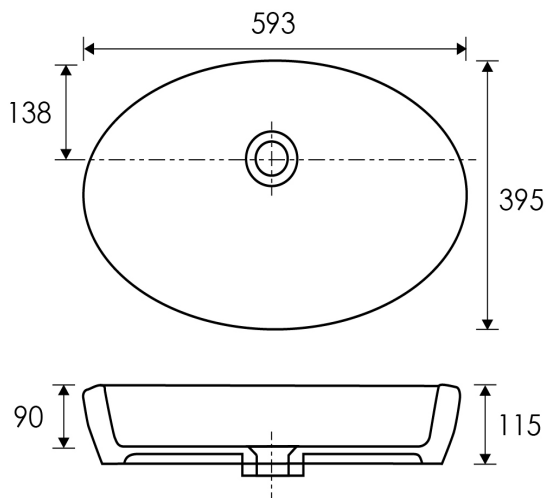

SPECIFICATION SHEET

Vessel Basin Options

Slab Top

StoneCast 35mm / Solid Timber Top 20mm
ST

Available in sizes 750, 900,
1200, 1500, 1800

EOS Rectangular

Vitreous China with Overflow
34020

W395 x L595 x H115

EOS Oval

Vitreous China with Overflow
34030

W395 x L595 x H115

SPECIFICATION SHEET

Vessel Basin Options

EOS Round

Vitreous China with Overflow
34050

W395 x H115

EOS Square

Vitreous China with Overflow
34040

W395 x L395 x H115

Quarto Rectangular

Vitreous China with Overflow
7330

W340 x L550 x H85

SPECIFICATION SHEET

Vessel Basin Options

Quarto Oval

Vitreous China with Overflow
7340

W350 x L550 x H100

Quarto Round

Vitreous China with Overflow
7350

W400 x H120