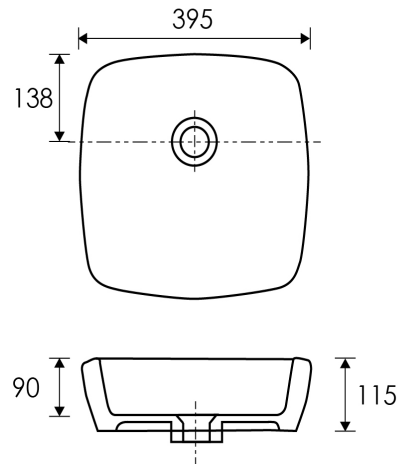

SPECIFICATION SHEET

Vessel Basin Options

Slab Top

StoneCast 35mm / Solid Timber Top 20mm
ST

Available in sizes 750, 900,
1200, 1500, 1800

EOS Rectangular

Vitreous China with Overflow
34020

W395 x L595 x H115

EOS Oval

Vitreous China with Overflow
34030

W395 x L595 x H115

SPECIFICATION SHEET

Vessel Basin Options

EOS Round

Vitreous China with Overflow
34050

W395 x H115

EOS Square

Vitreous China with Overflow
34040

W395 x L395 x H115

Quarto Rectangular

Vitreous China with Overflow
7330

W340 x L550 x H85

SPECIFICATION SHEET

Vessel Basin Options

Quarto Oval

Vitreous China with Overflow
7340

W350 x L550 x H100

Quarto Round

Vitreous China with Overflow
7350

W400 x H120