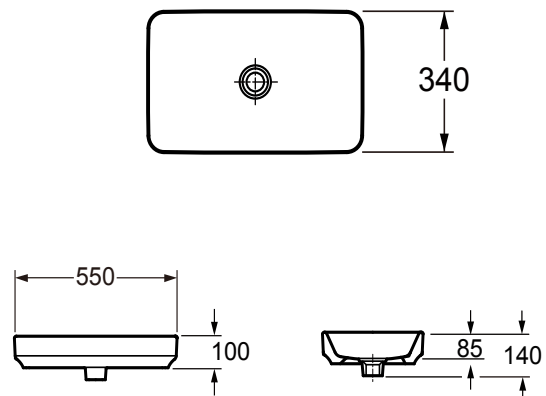

SPECIFICATION SHEET

Vessel Basin Options

Slab Top

StoneCast 35mm / Solid Timber Top 20mm
ST

Available in sizes 750, 900,
1200, 1500, 1800

EOS Rectangular

Vitreous China with Overflow
34020

W395 x L595 x H115

EOS Oval

Vitreous China with Overflow
34030

W395 x L595 x H115

SPECIFICATION SHEET

Vessel Basin Options

EOS Round

Vitreous China with Overflow
34050

W395 x H115

EOS Square

Vitreous China with Overflow
34040

W395 x L395 x H115

Quarto Rectangular

Vitreous China with Overflow
7330

W340 x L550 x H85

SPECIFICATION SHEET

Vessel Basin Options

Quarto Oval

Vitreous China with Overflow
7340

W350 x L550 x H100

Quarto Round

Vitreous China with Overflow
7350

W400 x H120