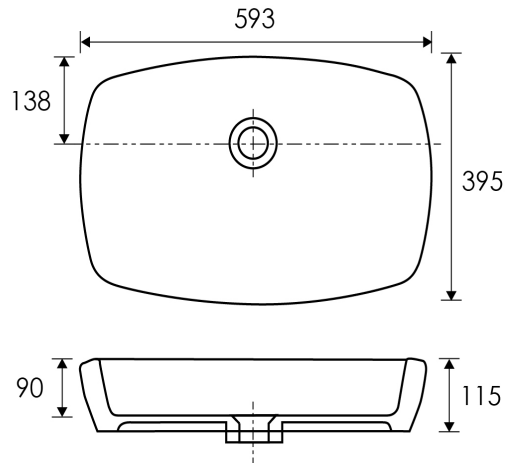

SPECIFICATION SHEET

Vessel Basin Options

Slab Top

StoneCast 35mm / Solid Timber Top 20mm
ST

Available in sizes 750, 900,
1200, 1500, 1800

EOS Rectangular

Vitreous China with Overflow
34020

W395 x L595 x H115

EOS Oval

Vitreous China with Overflow
34030

W395 x L595 x H115

SPECIFICATION SHEET

Vessel Basin Options

EOS Round

Vitreous China with Overflow
34050

W395 x H115

EOS Square

Vitreous China with Overflow
34040

W395 x L395 x H115

Quarto Rectangular

Vitreous China with Overflow
7330

W340 x L550 x H85

SPECIFICATION SHEET

Vessel Basin Options

Quarto Oval

Vitreous China with Overflow
7340

W350 x L550 x H100

Quarto Round

Vitreous China with Overflow
7350

W400 x H120