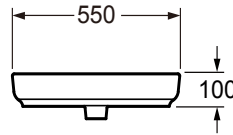

SPECIFICATION SHEET

Vessel Basin Options

Slab Top

StoneCast 35mm / Solid Timber Top 20mm
ST

Available in sizes 750, 900,
1200, 1500, 1800

EOS Rectangular

Vitreous China with Overflow
34020

W395 x L595 x H115

EOS Oval

Vitreous China with Overflow
34030

W395 x L595 x H115

SPECIFICATION SHEET

Vessel Basin Options

EOS Round

Vitreous China with Overflow
34050

W395 x H115

EOS Square

Vitreous China with Overflow
34040

W395 x L395 x H115

Quarto Rectangular

Vitreous China with Overflow
7330

W340 x L550 x H85

SPECIFICATION SHEET

Vessel Basin Options

Quarto Oval

Vitreous China with Overflow
7340

W350 x L550 x H100

Quarto Round

Vitreous China with Overflow
7350

W400 x H120