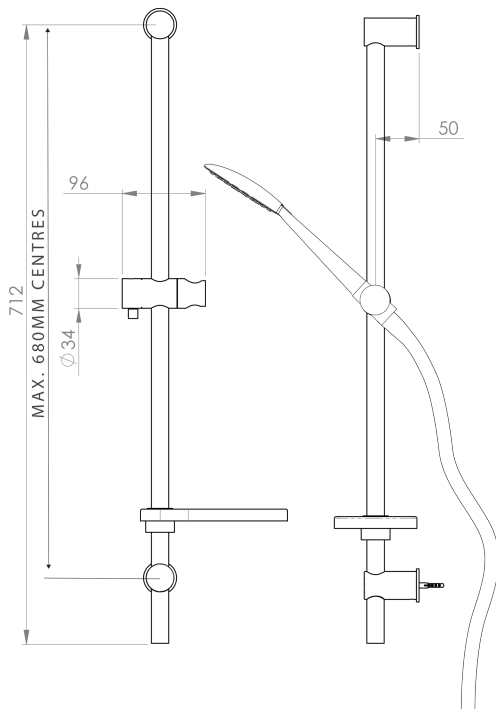

Soul Slide Shower – 3 Function

PRODUCT CODE	VSU043
COLOUR/FINISHES	Chrome
FEATURES	3 Function Handpiece Adjustable Lower Bracket – Max 680mm
PRESSURE TYPE	Mains Pressure only
MINIMUM PRESSURE	150kPa
MAXIMUM PRESSURE	500kPa (As per NZ Building Code AS/NZ 3500.1)
WELS RATING - MAINS PRESSURE	3 Star (7.5L/min)
MAXIMUM TEMPERATURE	65°C
PLUMBING CONNECTION	15mm

Specifications and dimensions correct at time of publication however are subject to change without notice.

Please refer to physical product prior to installation.

Installation instructions for this product are available from the product page on vodaplumbingware.co.nz