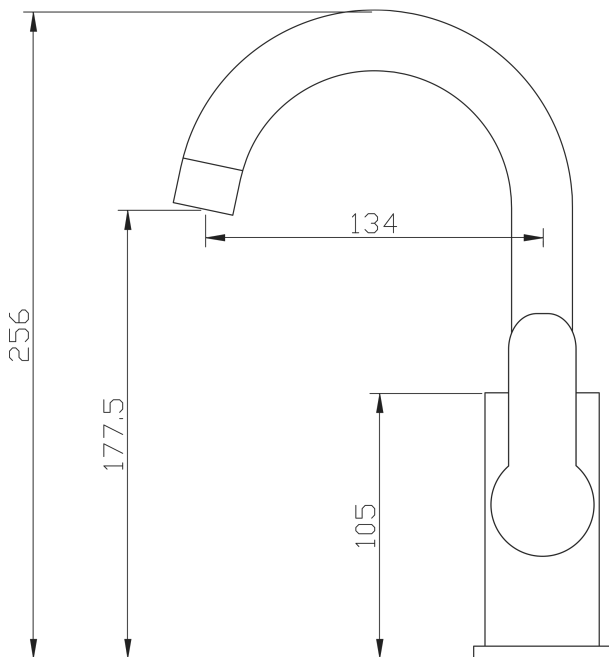

# Stainless Gooseneck Basin Mixer

PRODUCT CODE	<b>VSS021</b>
COLOUR/FINISHES	Brushed Stainless
FEATURES	Swivel spout
PRESSURE TYPE	All Pressures
MINIMUM PRESSURE	35kPa
MAXIMUM PRESSURE	500kPa (As per NZ Building Code AS/NZ 3500.1)
WELS RATING - MAINS PRESSURE	5 Star (6L/min)
WELS RATING - LOW PRESSURE	4 Star (7L/min)
CARTRIDGE/HEADWORKS	European Ceramic Cartridge
PLUMBING CONNECTION	15mm
MAXIMUM TEMPERATURE	65°C
SPOUT REACH	135mm

Specifications and dimensions correct at time of publication however are subject to change without notice.

Please refer to physical product prior to installation.

Installation instructions for this product are available from the product page on [vodaplumbingware.co.nz](http://vodaplumbingware.co.nz)