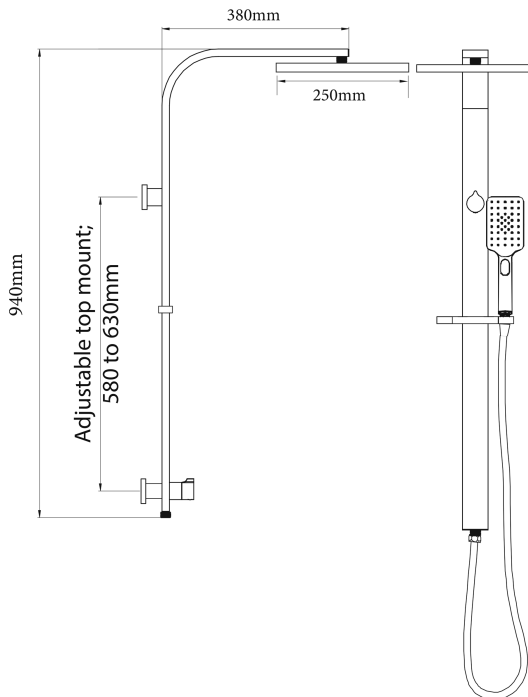

Olympia Double Head Shower (Square)

PRODUCT CODE	VOP73SBG
COLOUR/FINISHES	Brushed Gunmetal (PVD) Brushed Copper (PVD) Brushed Nickel (PVD)
FEATURES	3 Function Handpiece Adjustable head Adjustable Top Bracket; 580 to 630mm centers Brass Construction (Slide)
PRESSURE TYPE	Mains Pressure only
MINIMUM PRESSURE	150kPa
MAXIMUM PRESSURE	500kPa (As per NZ Building Code AS/NZ 3500.1)
WELS RATING - MAINS PRESSURE	3 Star (9L/min)
MAXIMUM TEMPERATURE	65°C
PLUMBING CONNECTION	15mm
COLOUR COAT	Physical Vapour Deposition (PVD)

Specifications and dimensions correct at time of publication however are subject to change without notice.

Please refer to physical product prior to installation.

Installation instructions for this product are available from the product page on vodaplumbingware.co.nz