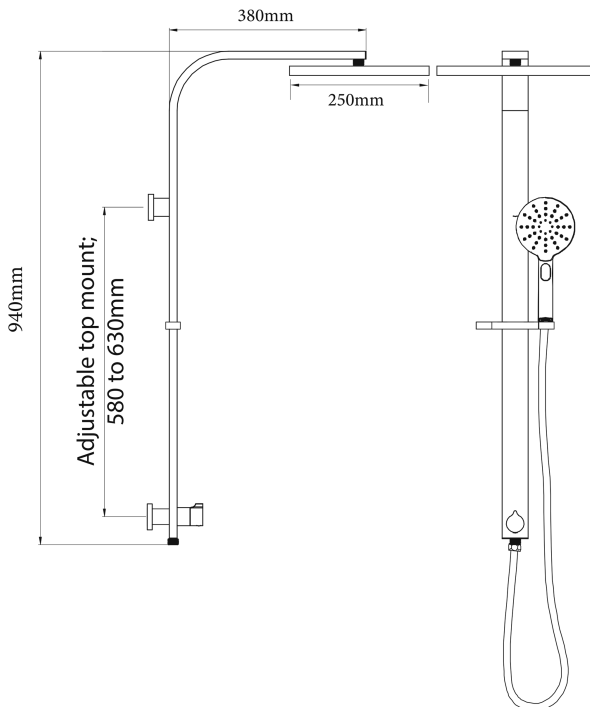

Olympia Double Head Shower (Round)

PRODUCT CODE

VOP73RBCU

FEATURES

3 Function Handpiece
Adjustable head
Brass Construction (Slide)

COLOUR/FINISHES

Brushed Copper (PVD)
Brushed Gunmetal (PVD)
Brushed Nickel (PVD)

MAXIMUM TEMPERATURE

65°C

PLUMBING CONNECTION

15mm

COLOUR COAT

Physical Vapour Deposition (PVD)

Specifications and dimensions correct at time of publication however are subject to change without notice.

Please refer to physical product prior to installation.

Installation instructions for this product are available from the product page on vodaplumbingware.co.nz