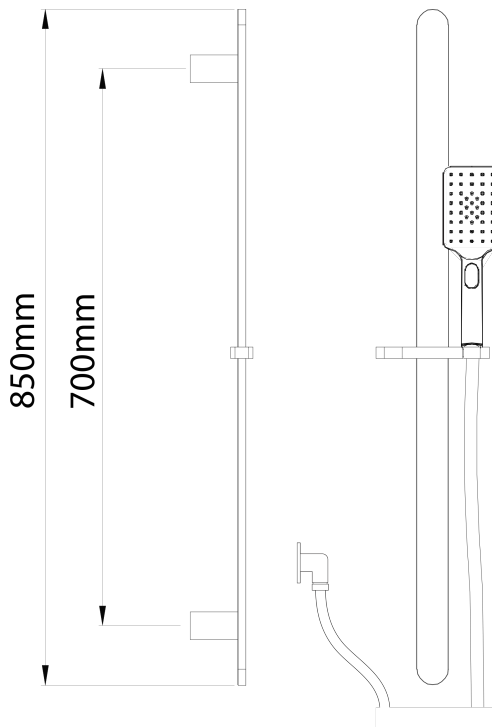

Olympia Slide Shower (Square) – 3 Function

| | |
|------------------------------|---|
| PRODUCT CODE | VOP63SBG |
| COLOUR/FINISHES | Brushed Gunmetal (PVD) Brushed Copper (PVD) Brushed Nickel (PVD) |
| FEATURES | 3 Function Handpiece Brass Construction (Slide) |
| PRESSURE TYPE | Mains Pressure only |
| MINIMUM PRESSURE | 150kPa |
| MAXIMUM PRESSURE | 500kPa (As per NZ Building Code AS/NZ 3500.1) |
| WELS RATING - MAINS PRESSURE | 3 Star (7L/min) |
| MAXIMUM TEMPERATURE | 65°C |
| PLUMBING CONNECTION | 15mm |
| COLOUR COAT | Physical Vapour Deposition (PVD) |

Specifications and dimensions correct at time of publication however are subject to change without notice.

Please refer to physical product prior to installation.

Installation instructions for this product are available from the product page on vodaplumbingware.co.nz