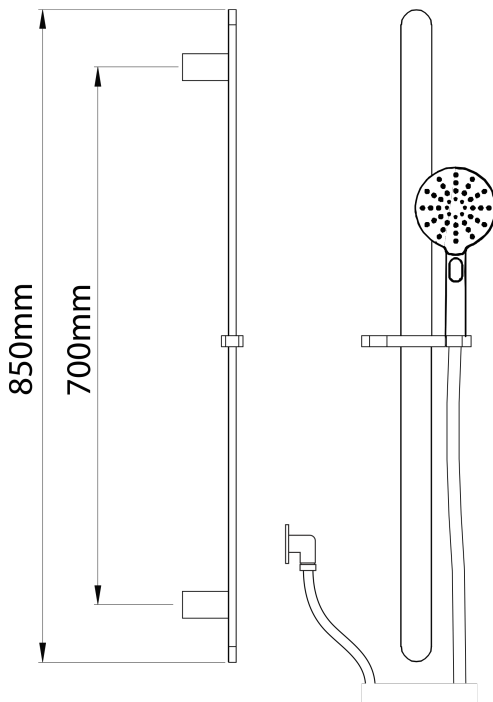

Olympia Slide Shower (Round) – 3 Function

PRODUCT CODE	VOP63RBG
COLOUR/FINISHES	Brushed Gunmetal (PVD) Brushed Copper (PVD) Brushed Nickel (PVD)
FEATURES	3 Function Handpiece Brass Construction (Slide)
PRESSURE TYPE	Mains Pressure only
MINIMUM PRESSURE	150kPa
MAXIMUM PRESSURE	500kPa (As per NZ Building Code AS/NZ 3500.1)
WELS RATING - MAINS PRESSURE	3 Star (7L/min)
MAXIMUM TEMPERATURE	65°C
PLUMBING CONNECTION	15mm
COLOUR COAT	Physical Vapour Deposition (PVD)

Specifications and dimensions correct at time of publication however are subject to change without notice.

Please refer to physical product prior to installation.

Installation instructions for this product are available from the product page on vodaplumbingware.co.nz