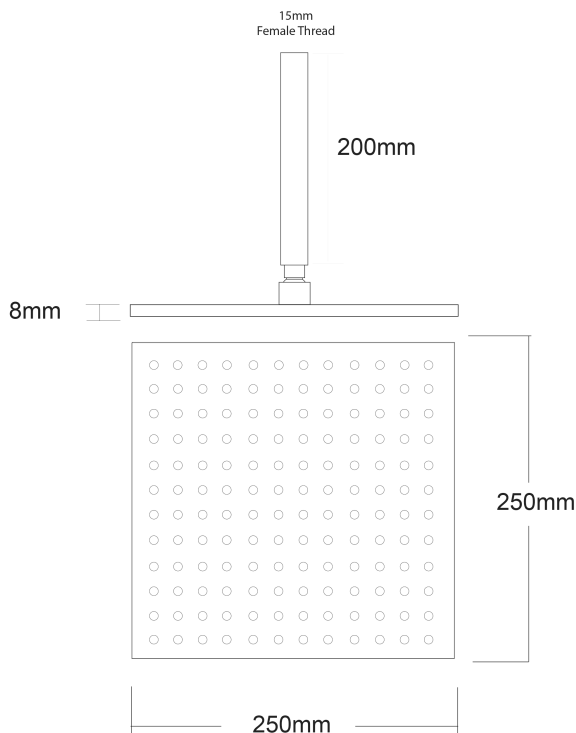

# Voda Shower Drencher (Square) – Ceiling Mount

PRODUCT CODE

**VECL81SCBK**

COLOUR/FINISHES

**Matte Black**

Chrome  
Brushed Gunmetal (PVD)  
Brushed Copper (PVD)  
Brushed Nickel (PVD)  
Brushed Brass (PVD)

DRENCHER DIMENSIONS

250 x 250mm

ARM LENGTH

200mm

FEATURES

Adjustable angle Drencher head

PRESSURE TYPE

Mains Pressure only

PLUMBING CONNECTION

15mm

Specifications and dimensions correct at time of publication however are subject to change without notice.

Please refer to physical product prior to installation.

Installation instructions for this product are available from the product page on [vodaplumbingware.co.nz](http://vodaplumbingware.co.nz)