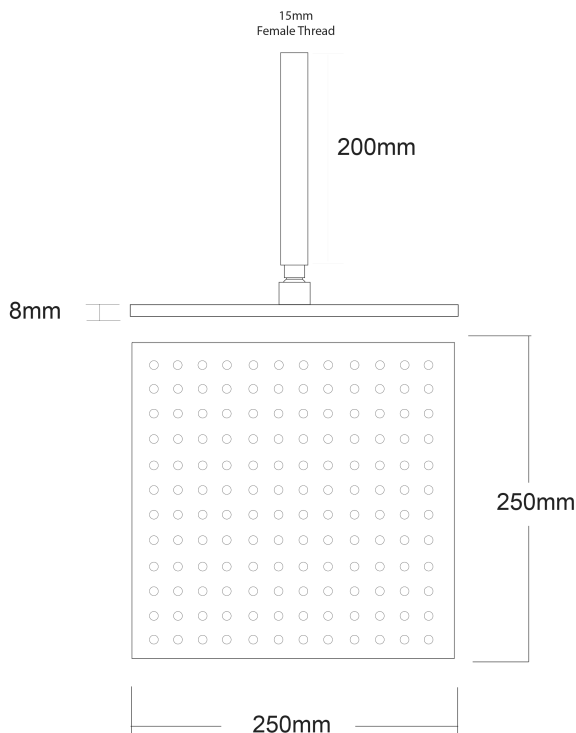

Voda Shower Drencher (Square) – Ceiling Mount

PRODUCT CODE	VECL81SCBG
COLOUR/FINISHES	Brushed Gunmetal (PVD) Chrome Matte Black Brushed Copper (PVD) Brushed Nickel (PVD) Brushed Brass (PVD)
DRENCHER DIMENSIONS	250 x 250mm
ARM LENGTH	200mm
FEATURES	Adjustable angle Drencher head
PRESSURE TYPE	Mains Pressure only
MINIMUM PRESSURE	150kPa
WELS RATING - MAINS PRESSURE	3 Star (6.5L/min)
MAXIMUM PRESSURE	500kPa (As per NZ Building Code AS/NZ 3500.1)
MAXIMUM TEMPERATURE	65°C
PLUMBING CONNECTION	15mm

Specifications and dimensions correct at time of publication however are subject to change without notice.

Please refer to physical product prior to installation.

Installation instructions for this product are available from the product page on vodaplumbingware.co.nz