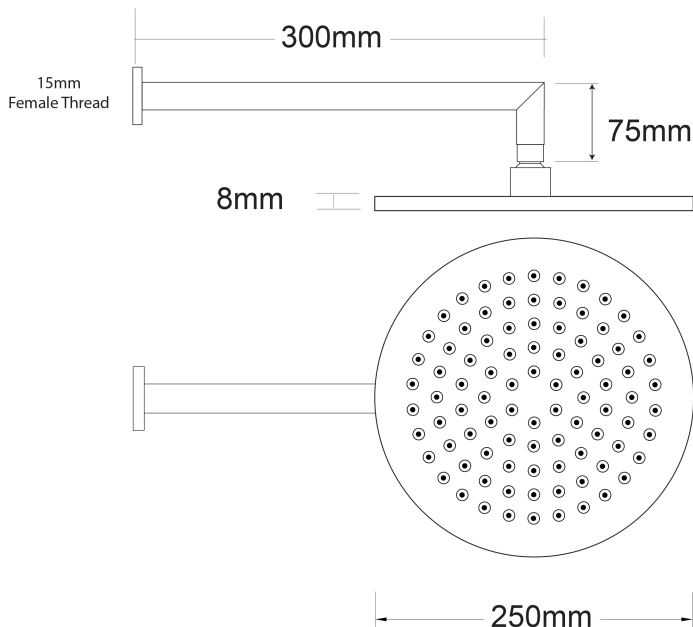

# Voda Shower Drencher (Round) – Wall Mount

PRODUCT CODE

**VECL81RWBK**

COLOUR/FINISHES

**Matte Black**

Chrome  
Brushed Gunmetal (PVD)  
Brushed Copper (PVD)  
Brushed Nickel (PVD)  
Brushed Brass (PVD)

FEATURES

Adjustable angle Drencher head

DRENCHER DIMENSIONS

250mm Diameter

ARM LENGTH

300mm

PRESSURE TYPE

Mains Pressure only

MINIMUM PRESSURE

PLUMBING CONNECTION

15mm

Specifications and dimensions correct at time of publication however are subject to change without notice.

Please refer to physical product prior to installation.

Installation instructions for this product are available from the product page on [vodaplumbingware.co.nz](http://vodaplumbingware.co.nz)