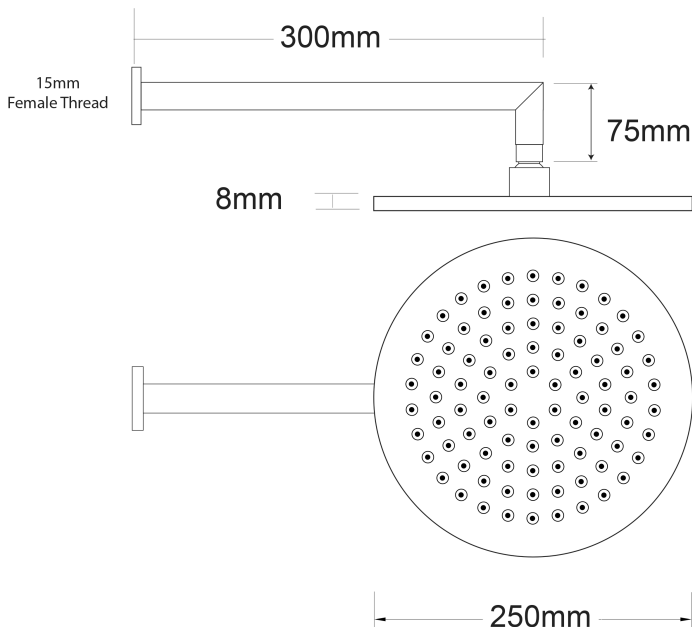

Voda Shower Drencher (Round) – Wall Mount

PRODUCT CODE

VECL81RWBCU

COLOUR/FINISHES

Brushed Copper (PVD)

Chrome
Brushed Gunmetal (PVD)
Matte Black
Brushed Nickel (PVD)
Brushed Brass (PVD)

FEATURES

Adjustable angle Drencher head

DRENCHER DIMENSIONS

250mm Diameter

ARM LENGTH

300mm

PRESSURE TYPE

Mains Pressure only

MINIMUM PRESSURE

150kPa

WELS RATING - MAINS

3 Star (6.5L/min)

PRESSURE

MAXIMUM PRESSURE

500kPa (As per NZ Building Code AS/NZ 3500.1)

MAXIMUM TEMPERATURE

65°C

PLUMBING CONNECTION

15mm

Specifications and dimensions correct at time of publication however are subject to change without notice.

Please refer to physical product prior to installation.

Installation instructions for this product are available from the product page on vodaplumbingware.co.nz