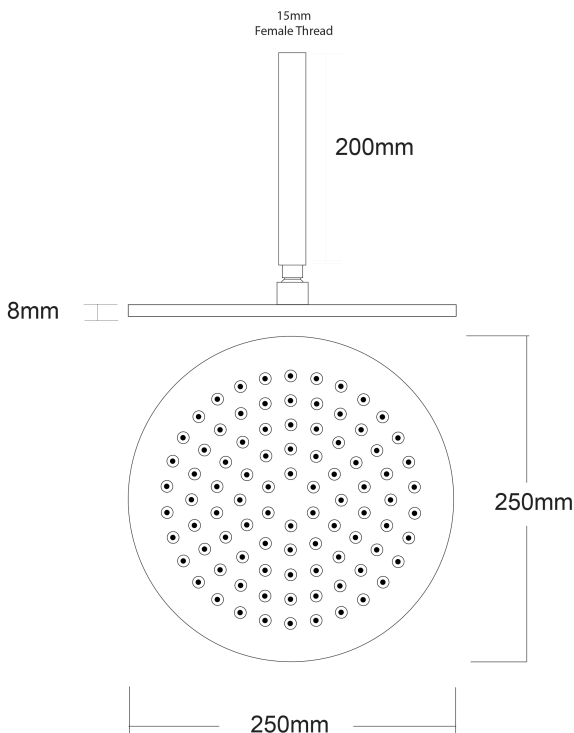

Voda Shower Drencher (Round) – Ceiling Mount

PRODUCT CODE	VECL81RCCH
COLOUR/FINISHES	Chrome Brushed Gunmetal (PVD) Matte Black Brushed Copper (PVD) Brushed Nickel (PVD) Brushed Brass (PVD)
FEATURES	Adjustable angle Drencher head
DRENCHER DIMENSIONS	250mm Diameter
ARM LENGTH	200mm
PRESSURE TYPE	Mains Pressure only
MINIMUM PRESSURE	150kPa
WELS RATING - MAINS PRESSURE	3 Star (6.5L/min)
MAXIMUM PRESSURE	500kPa (As per NZ Building Code AS/NZ 3500.1)
MAXIMUM TEMPERATURE	65°C
PLUMBING CONNECTION	15mm

Specifications and dimensions correct at time of publication however are subject to change without notice.

Please refer to physical product prior to installation.

Installation instructions for this product are available from the product page on vodaplumbingware.co.nz