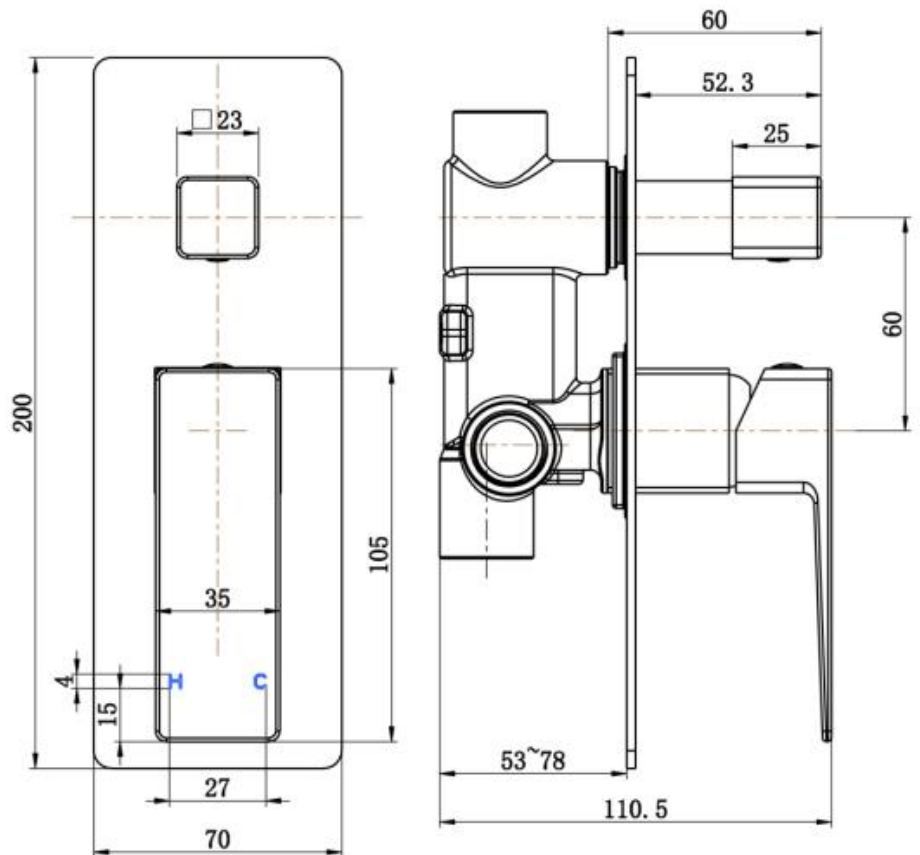

# 603 Series Shower Mixer

Product Code: T603SM

## Features

- Mains pressure only
- Available in Chrome
- Quality cast brass body
- Low lead brass (potable water products)
- Reliable Kerox ceramic cartridges
- 10 workmanship year warranty
- Watermark certification/ WELS rating as applicable

## Technical Details

Height 140mm, Width 65mm

Note: all specifications and dimensions are correct at time of publication however are subject to change without notice. Please refer to physical product prior to installation.