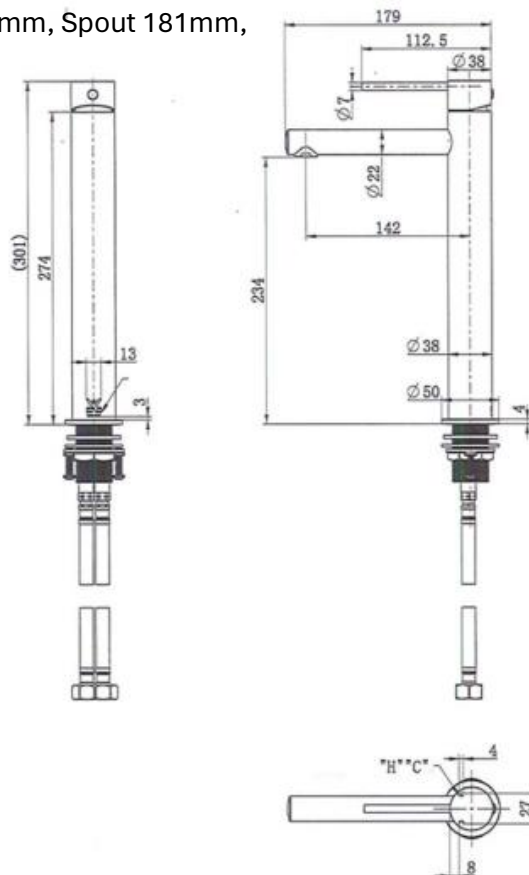

209 Series Wall Basin Set

Product Code: T209WB, T209WBN, T209WBBN, T209WBG, T209WBBB

Features

- Mains pressure only
- Available Colours: Chrome, Black, Brushed Nickel, Gunmetal, Brushed Bass
- Quality cast brass body
- Low lead brass (potable water products)
- Reliable Kerox ceramic cartridges
- High quality electroplate finish
- 10 workmanship year warranty
- Watermark certification/ WELS rating as applicable

Technical Details

Height 60mm, Width 200mm, Depth 231mm, Spout 181mm,

Note: all specifications and dimensions are correct at time of publication however are subject to change without notice. Please refer to physical product prior to installation.