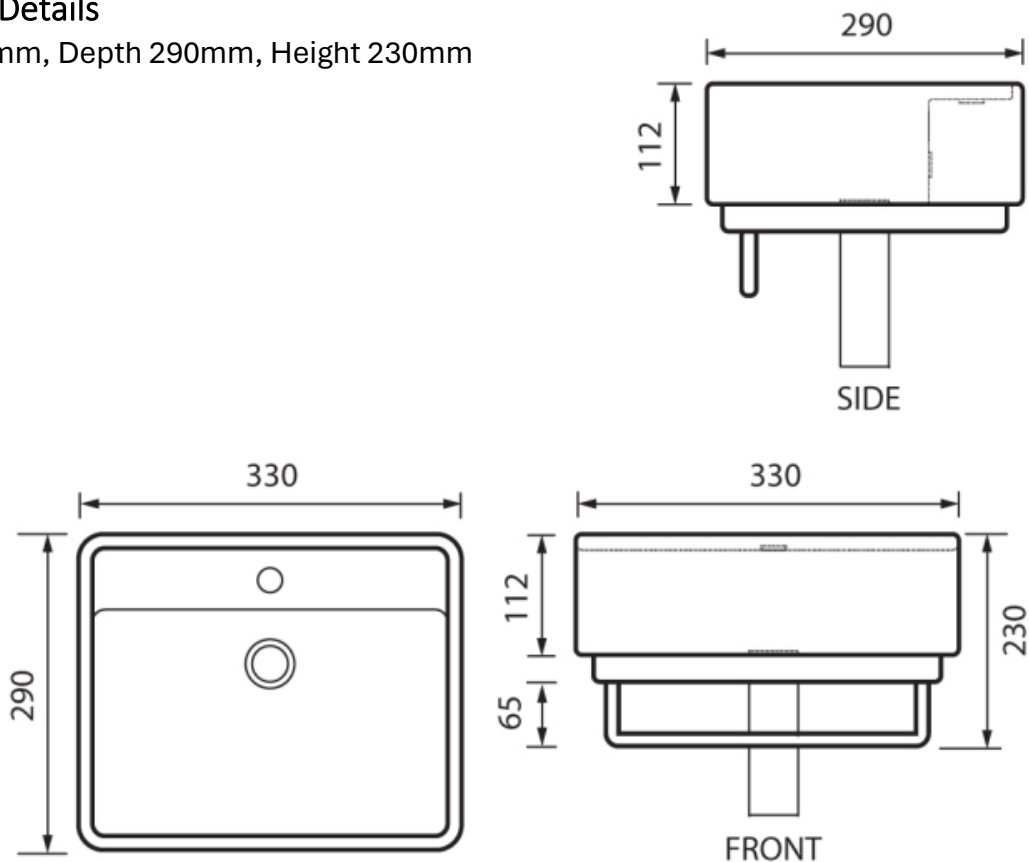

## Features

Partner with Heirloom 209 or 308 series basin mixer

- Wall basin set
- Pop up waste included
- Trap
- Stainless steel wall bracket with towel rail
- Kiln fired glazed vitreous china

Tap not included

## Technical Details

Width 330mm, Depth 290mm, Height 230mm

Note: all specifications and dimensions are correct at time of publication however are subject to change without notice. Please refer to physical product prior to installation.