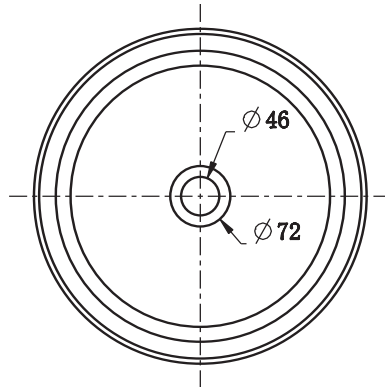

SPECIFICATION SHEET

Vessel Basin Options

Quarto Round 410

Vitreous China

White: 7350

Matte Black: 7350B

W410 x H125

Note: Not available with a slab top centre tap hole position

Quarto Round 360

Vitreous China

Matte Black: 7332B

W360 x H125

Quarto Round 310

Vitreous China

White: 7331

Matte Black: 7331B

W310 x H110