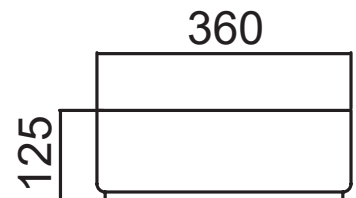

SPECIFICATION SHEET

Vessel Basin Options

Quarto Round 410

Vitreous China

White: 7350

Matte Black: 7350B

W410 x H125

Note: Not available with a slab top centre tap hole position

Quarto Round 360

Vitreous China

Matte Black: 7332B

W360 x H125

Quarto Round 310

Vitreous China

White: 7331

Matte Black: 7331B

W310 x H110