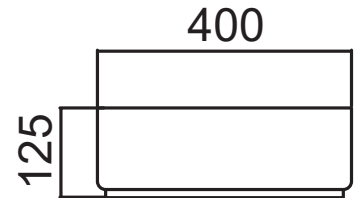

SPECIFICATION SHEET

Vessel Basin Options

Quarto Round 410

Vitreous China

White: 7350

Matte Black: 7350B

W410 x H125

Note: Not available with a slab top centre tap hole position

Quarto Round 360

Vitreous China

Matte Black: 7332B

W360 x H125

Quarto Round 310

Vitreous China

White: 7331

Matte Black: 7331B

W310 x H110