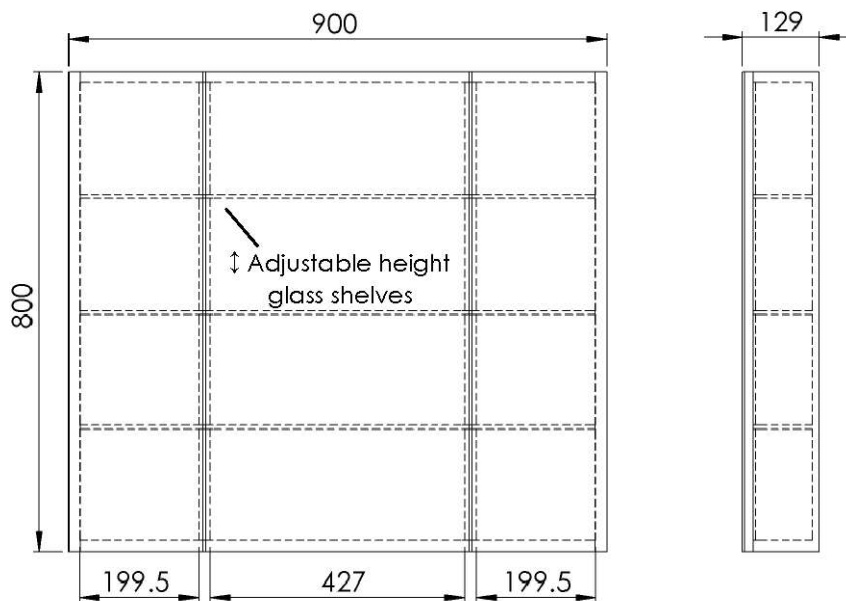

SPECIFICATION SHEET

Kolum 900 Mirror Cabinet

Product: Kolum 900 Mirror Cabinet
Size: H800 X W900 X D129
Material: Durable Oak Veneer on plywood
Colour / Code: 8557 8555 8559

Dark Oak American Walnut Washed Oak