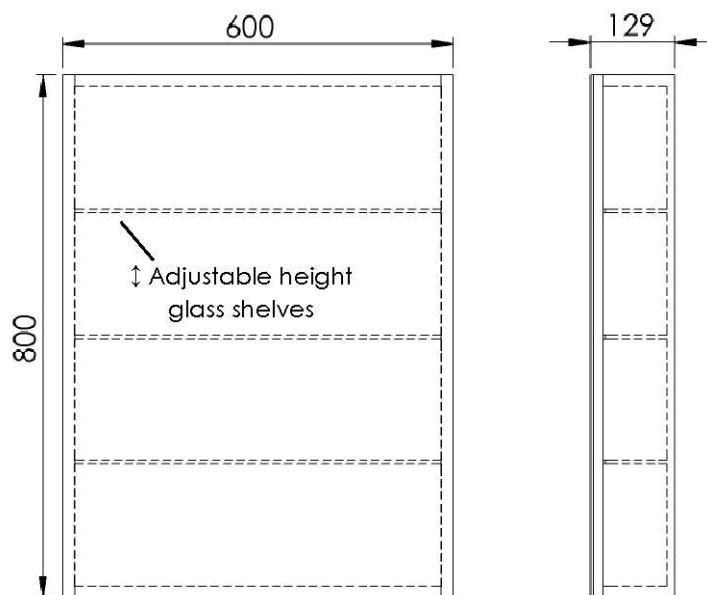

SPECIFICATION SHEET

Kolum 600 Mirror Cabinet

Product: Kolum 600 Mirror Cabinet
Size: H800 X W600 X D129
Material: Durable Oak Veneer on plywood
Colour / Code: 8552 8550 8554

Dark Oak American Walnut Washed Oak