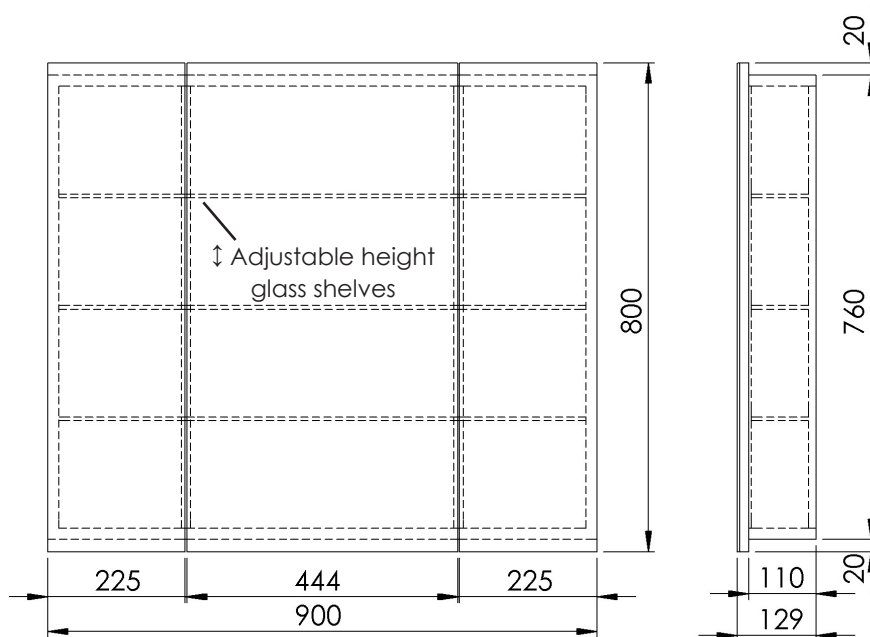

SPECIFICATION SHEET

Avon 900 3-Door Mirror Cabinet

For recessing cabinet into wall

Width 900
 Height 760
 Depth 110

Product: Avon 900 3-Door Mirror Cabinet
 Size: H800 X W900 X D129
 Material: Moisture resistant MRF
 Colour / Code: