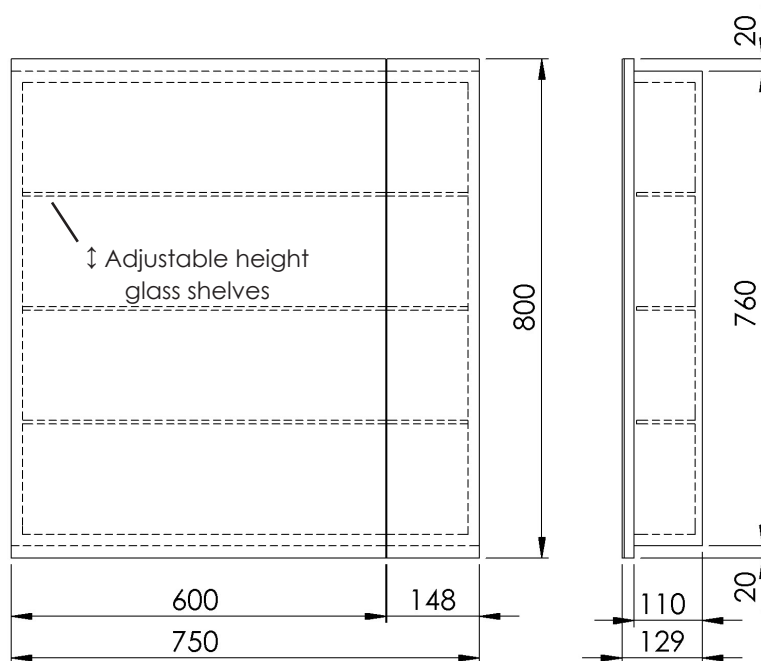

SPECIFICATION SHEET

Avon 750 2-Door Mirror Cabinet

For recessing cabinet into wall

Width 750
 Height 760
 Depth 110

Product: Avon 750 2-Door Mirror Cabinet
 Size: H800 X W750 X D129
 Material: Moisture resistant MRF
 Colour / Code: