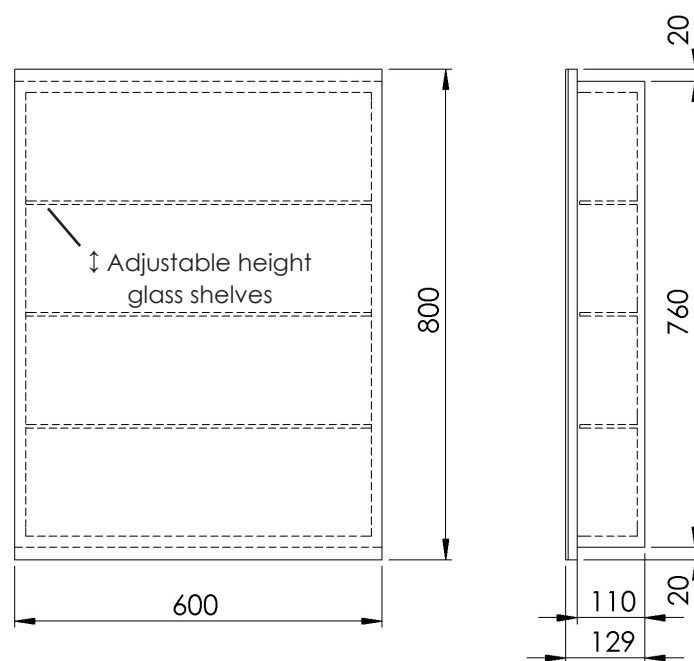

SPECIFICATION SHEET

Avon 600 Mirror Cabinet

For recessing cabinet into wall

Width 600
Height 760
Depth 110

Product: Avon 600 Mirror Cabinet
Size: H800 X W600 X D129
Material: Moisture resistant MRF
Colour / Code: