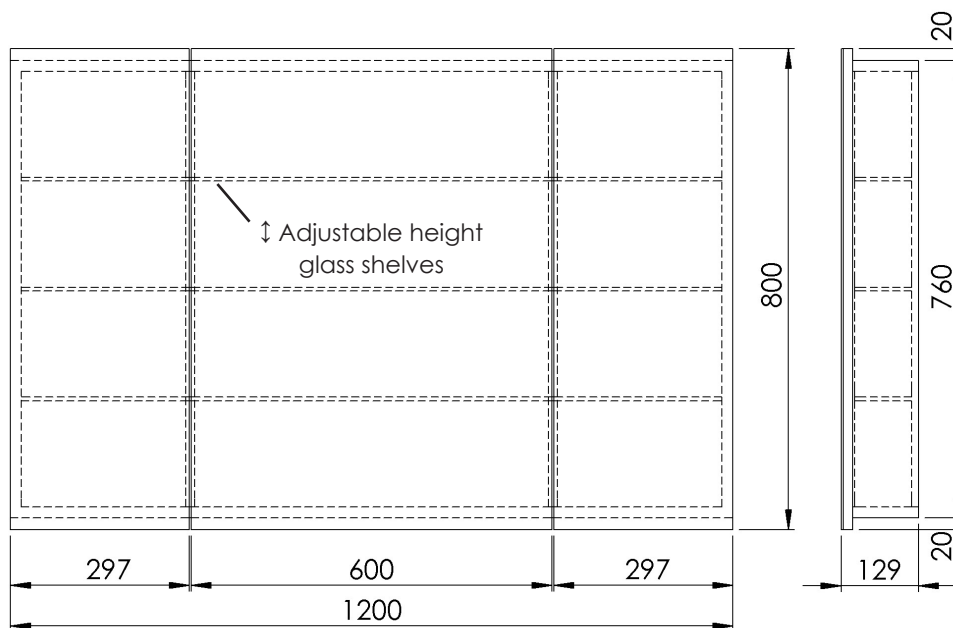

SPECIFICATION SHEET

# Avon 1200 3-Door Mirror Cabinet

For recessing cabinet into wall

Width 1200  
Height 760  
Depth 110

Product: Avon 1200 3-Door Mirror Cabinet  
Size: H800 X W1200 X D129  
Material: Moisture resistant MRF  
Colour / Code: