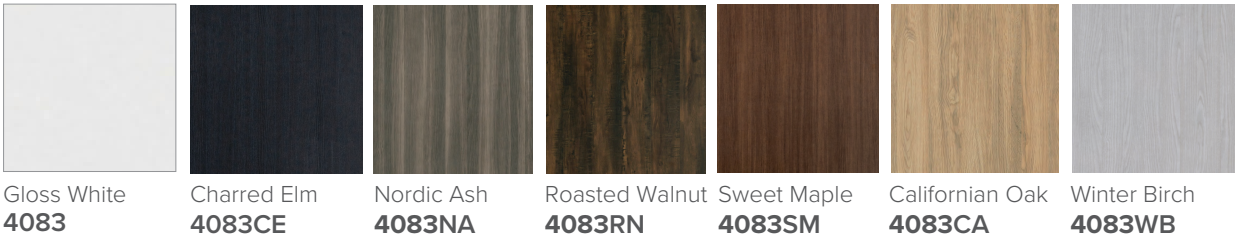

SPECIFICATION SHEET

Modena 1700mm Wide Tower Station

Features

- 1 Door
- Left or Right Hinge Option
- Gloss White: 2-pack urethane on MRF
- Colours: Laminate finish
- Dimensions: H1700 x W450 x D300

Colour Options with Code