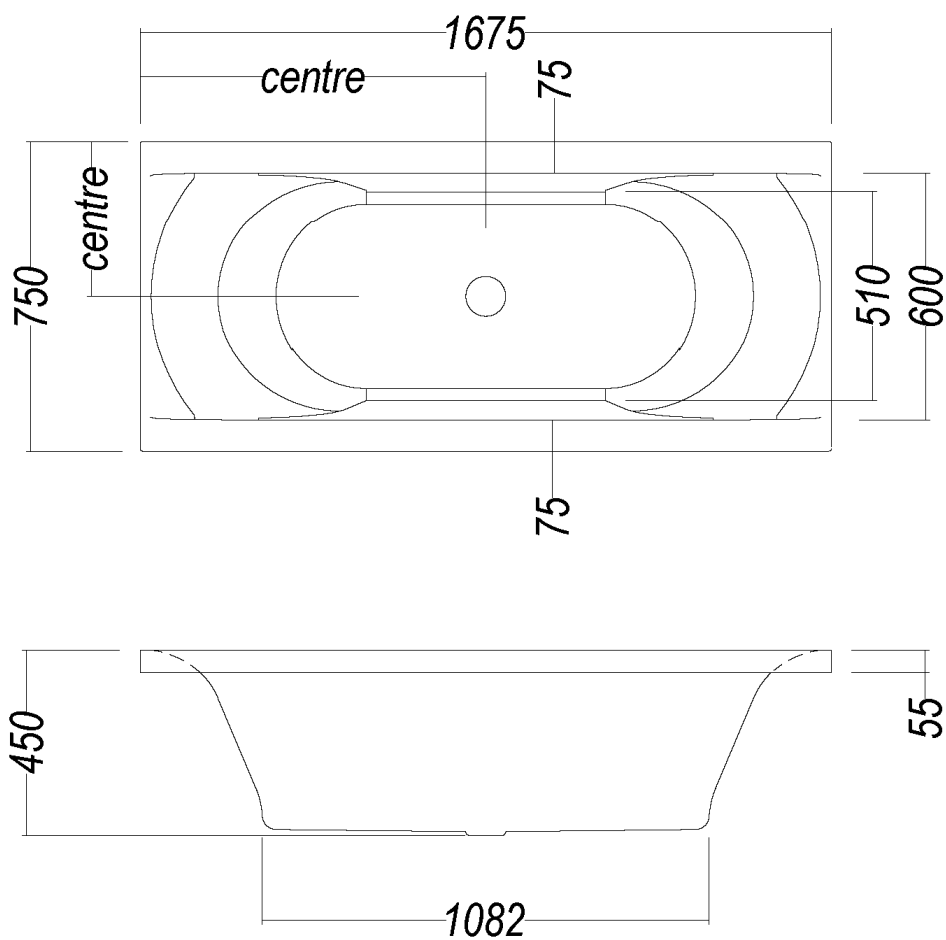

Liquid 1675

Factory framed height - 515mm

Internal Depth - 435mm