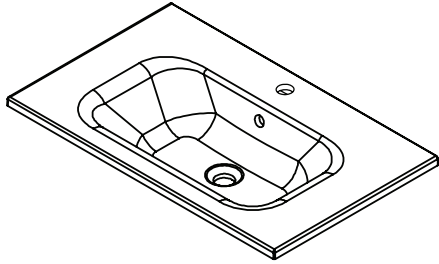

SPECIFICATION SHEET

Lexa 750mm 1 Door, 2 Drawer Wall Hung Vanity

Features

- Wall Hung
- Soft Close Door and Drawers
- Negative detail finger pull with extrusion
- Single Basin
- Laminate Woodgrain & Solid Colours on MR Board
- Dimensions: H670 x W750 x D465

Colour Options with Code

Technical Details

Note: All measurements shown are in millimetres. Sizes are nominal.

SPECIFICATION SHEET

750mm Basin Options

Via

StoneCast with overflow
Gloss White - VIA
Matte White - VIAMW

W750 x D460 x H20

Ponti

StoneCast with overflow
Gloss White - PO

W754 x D460 x H50

Clasico

Vitreous China with overflow
Gloss White - VC

W760 x D465 x H20

SPECIFICATION SHEET

750mm Basin Option

Vercelli

Vitreous China with overflow

Gloss White - VE

W765 x D465 x H15