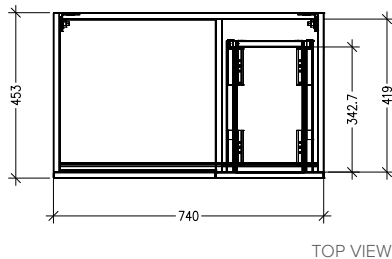

SPECIFICATION SHEET

Lexa 750mm 1 Door, 2 Drawer Wall Hung Vanity

Features

- Wall Hung
- Soft Close Door and Drawers
- Negative detail finger pull with extrusion
- Single Basin
- Laminate Woodgrain & Solid Colours on MR Board
- Dimensions: H670 x W750 x D465

Colour Options with Code

Technical Details

Note: All measurements shown are in millimetres. Sizes are nominal.

SPECIFICATION SHEET

750mm Basin Options

Via

StoneCast with overflow
Gloss White - VIA
Matte White - VIAMW

W750 x D460 x H20

Ponti

StoneCast with overflow
Gloss White - PO

W754 x D460 x H50

Clasico

Vitreous China with overflow
Gloss White - VC

W760 x D465 x H20

SPECIFICATION SHEET

750mm Basin Option

Vercelli

Vitreous China with overflow

Gloss White - VE

W765 x D465 x H15