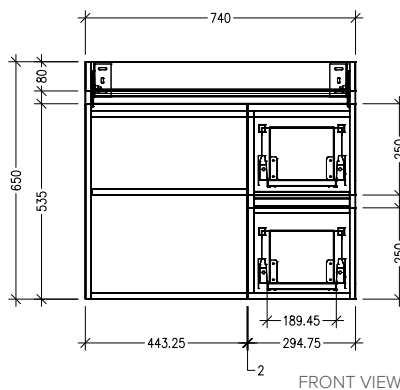

SPECIFICATION SHEET

Lexa 750mm 1 Door, 2 Drawer Wall Hung Vanity

Features

- Wall Hung
- Soft Close Door and Drawers
- Negative detail finger pull with extrusion
- Single Basin
- Laminate Woodgrain & Solid Colours on MR Board
- Dimensions: H670 x W750 x D465

Colour Options with Code

Technical Details

Note: All measurements shown are in millimetres. Sizes are nominal.

SPECIFICATION SHEET

750mm Basin Options

Via

StoneCast with overflow
Gloss White - VIA
Matte White - VIAMW

W750 x D460 x H20

Ponti

StoneCast with overflow
Gloss White - PO

W754 x D460 x H50

Clasico

Vitreous China with overflow
Gloss White - VC

W760 x D465 x H20

SPECIFICATION SHEET

750mm Basin Option

Vercelli

Vitreous China with overflow

Gloss White - VE

W765 x D465 x H15