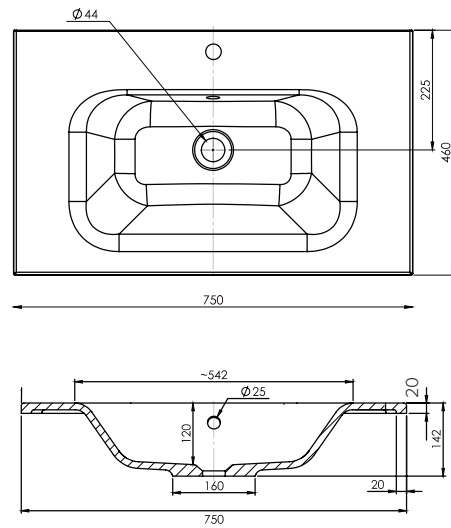

SPECIFICATION SHEET

Lexa 750mm 1 Door, 2 Drawer Wall Hung Vanity

Features

- Wall Hung
- Soft Close Door and Drawers
- Negative detail finger pull with extrusion
- Single Basin
- Laminate Woodgrain & Solid Colours on MR Board
- Dimensions: H670 x W750 x D465

Colour Options with Code

Technical Details

Note: All measurements shown are in millimetres. Sizes are nominal.

SPECIFICATION SHEET

750mm Basin Options

Via

StoneCast with overflow
Gloss White - VIA
Matte White - VIAMW

W750 x D460 x H20

Ponti

StoneCast with overflow
Gloss White - PO

W754 x D460 x H50

Clasico

Vitreous China with overflow
Gloss White - VC

W760 x D465 x H20

SPECIFICATION SHEET

750mm Basin Option

Vercelli

Vitreous China with overflow

Gloss White - VE

W765 x D465 x H15