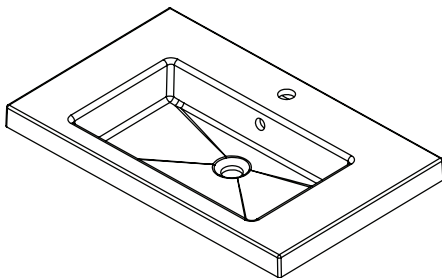

SPECIFICATION SHEET

Lexa 750mm 1 Door, 2 Drawer Wall Hung Vanity

Features

- Wall Hung
- Soft Close Door and Drawers
- Negative detail finger pull with extrusion
- Single Basin
- Laminate Woodgrain & Solid Colours on MR Board
- Dimensions: H670 x W750 x D465

Colour Options with Code

Technical Details

Note: All measurements shown are in millimetres. Sizes are nominal.

SPECIFICATION SHEET

750mm Basin Options

Via

StoneCast with overflow
Gloss White - VIA
Matte White - VIAMW

W750 x D460 x H20

Ponti

StoneCast with overflow
Gloss White - PO

W754 x D460 x H50

Clasico

Vitreous China with overflow
Gloss White - VC

W760 x D465 x H20

SPECIFICATION SHEET

750mm Basin Option

Vercelli

Vitreous China with overflow

Gloss White - VE

W765 x D465 x H15