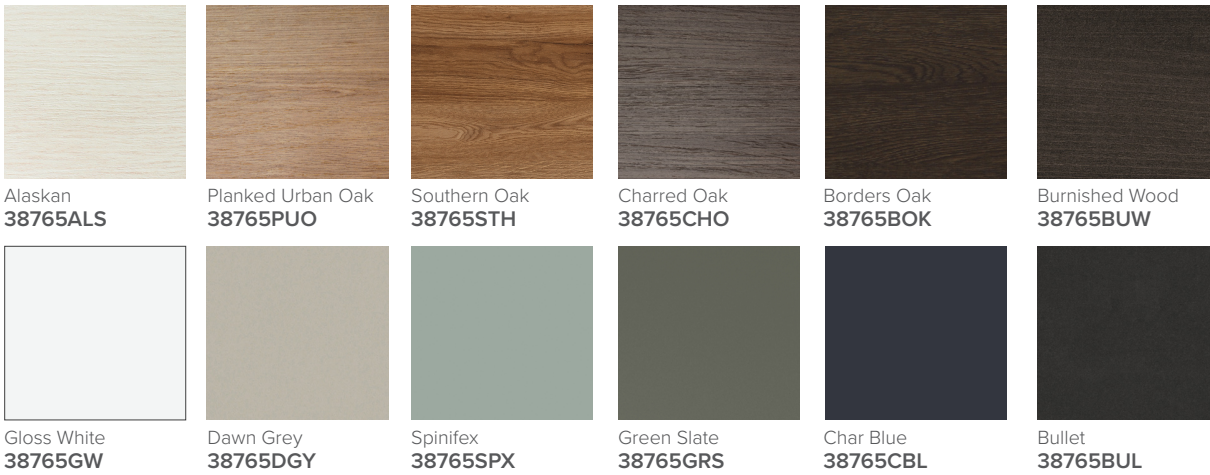

SPECIFICATION SHEET

Lexa 750mm 1 Door, 2 Drawer Wall Hung Vanity

Features

- Wall Hung
- Soft Close Door and Drawers
- Negative detail finger pull with extrusion
- Single Basin
- Laminate Woodgrain & Solid Colours on MR Board
- Dimensions: H670 x W750 x D465

Colour Options with Code

Technical Details

Note: All measurements shown are in millimetres. Sizes are nominal.

SPECIFICATION SHEET

750mm Basin Options

Via

StoneCast with overflow
Gloss White - VIA
Matte White - VIAMW

W750 x D460 x H20

Ponti

StoneCast with overflow
Gloss White - PO

W754 x D460 x H50

Clasico

Vitreous China with overflow
Gloss White - VC

W760 x D465 x H20

SPECIFICATION SHEET

750mm Basin Option

Vercelli

Vitreous China with overflow

Gloss White - VE

W765 x D465 x H15