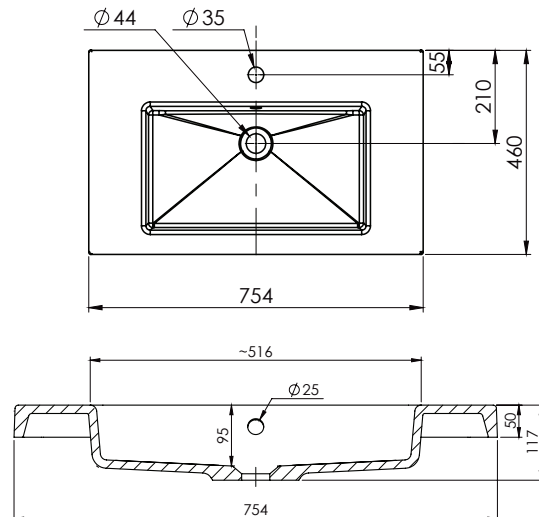

SPECIFICATION SHEET

Lexa 750mm 1 Door, 2 Drawer Wall Hung Vanity

Features

- Wall Hung
- Soft Close Door and Drawers
- Negative detail finger pull with extrusion
- Single Basin
- Laminate Woodgrain & Solid Colours on MR Board
- Dimensions: H670 x W750 x D465

Colour Options with Code

Technical Details

Note: All measurements shown are in millimetres. Sizes are nominal.

SPECIFICATION SHEET

750mm Basin Options

Via

StoneCast with overflow
Gloss White - VIA
Matte White - VIAMW

W750 x D460 x H20

Ponti

StoneCast with overflow
Gloss White - PO

W754 x D460 x H50

Clasico

Vitreous China with overflow
Gloss White - VC

W760 x D465 x H20

SPECIFICATION SHEET

750mm Basin Option

Vercelli

Vitreous China with overflow

Gloss White - VE

W765 x D465 x H15