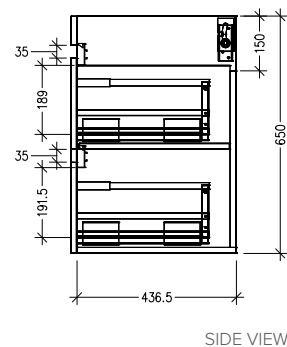

SPECIFICATION SHEET

Lexa 750mm 1 Door, 2 Drawer Wall Hung Vanity

Features

- Wall Hung
- Soft Close Door and Drawers
- Negative detail finger pull with extrusion
- Single Basin
- Laminate Woodgrain & Solid Colours on MR Board
- Dimensions: H670 x W750 x D465

Colour Options with Code

Technical Details

Note: All measurements shown are in millimetres. Sizes are nominal.

SPECIFICATION SHEET

750mm Basin Options

Via

StoneCast with overflow
Gloss White - VIA
Matte White - VIAMW

W750 x D460 x H20

Ponti

StoneCast with overflow
Gloss White - PO

W754 x D460 x H50

Clasico

Vitreous China with overflow
Gloss White - VC

W760 x D465 x H20

SPECIFICATION SHEET

750mm Basin Option

Vercelli

Vitreous China with overflow

Gloss White - VE

W765 x D465 x H15