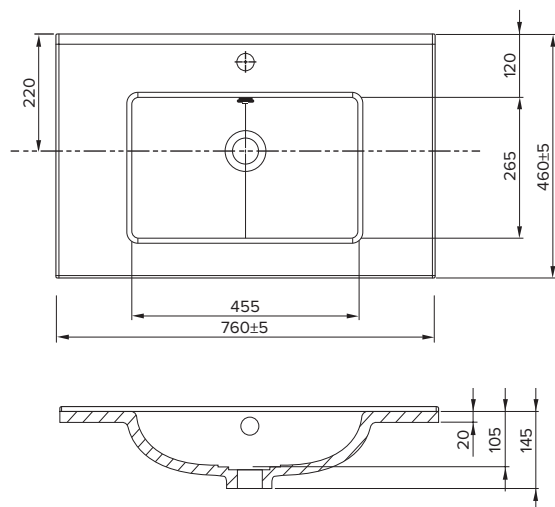

SPECIFICATION SHEET

Lexa 750mm 1 Door, 2 Drawer Wall Hung Vanity

Features

- Wall Hung
- Soft Close Door and Drawers
- Negative detail finger pull with extrusion
- Single Basin
- Laminate Woodgrain & Solid Colours on MR Board
- Dimensions: H670 x W750 x D465

Colour Options with Code

Technical Details

Note: All measurements shown are in millimetres. Sizes are nominal.

SPECIFICATION SHEET

750mm Basin Options

Via

StoneCast with overflow
Gloss White - VIA
Matte White - VIAMW

W750 x D460 x H20

Ponti

StoneCast with overflow
Gloss White - PO

W754 x D460 x H50

Clasico

Vitreous China with overflow
Gloss White - VC

W760 x D465 x H20

SPECIFICATION SHEET

750mm Basin Option

Vercelli

Vitreous China with overflow

Gloss White - VE

W765 x D465 x H15