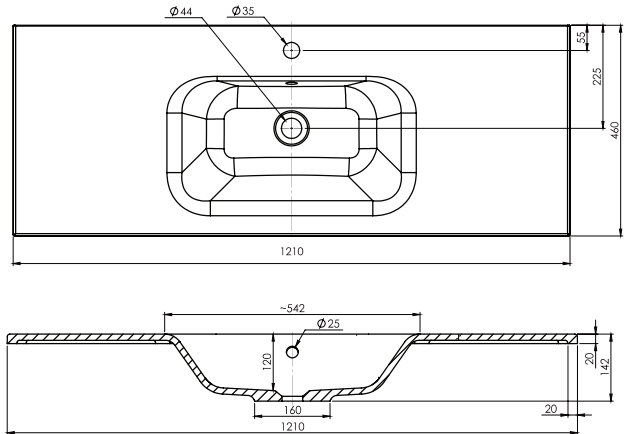

SPECIFICATION SHEET

Lexa 1200mm 2 Door, 2 Drawer Wall Hung Vanity

Features

- Wall Hung
- Soft Close Doors and Drawers
- Negative detail finger pull with extrusion
- Single Basin
- Laminate Woodgrain & Solid Colours on MR Board
- Dimensions: H670 x W1200 x D465

Colour Options with Code

Technical Details

Note: All measurements shown are in millimetres. Sizes are nominal.

SPECIFICATION SHEET

1200mm Single Basin Options

Via

StoneCast with overflow
Gloss White - VIA
Matte White - VIAMW

W1210 x D460 x H20

Ponti

StoneCast with overflow
Gloss White - PO

W1204 x D460 x H50

Clasico

Vitreous China with overflow
Gloss White - VC

W1200 x D465 x H20

SPECIFICATION SHEET

1200mm Single Basin Options

Vercelli

Vitreous China with overflow
Gloss White - VE

W1215 x D465 x H115