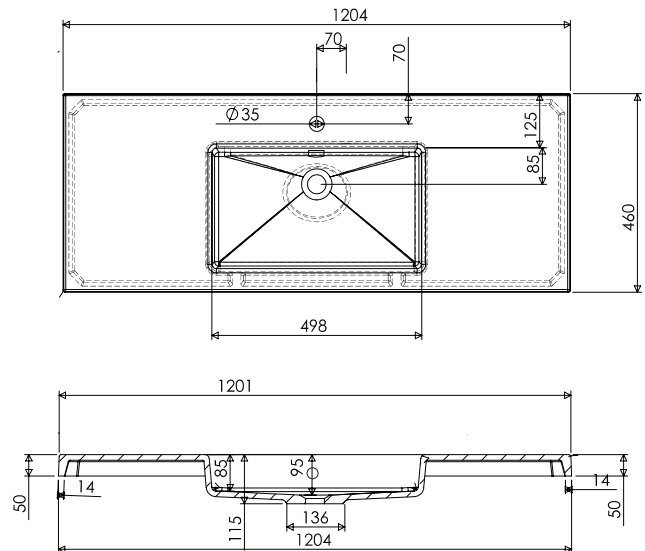

SPECIFICATION SHEET

Lexa 1200mm 2 Door, 2 Drawer Wall Hung Vanity

Features

- Wall Hung
- Soft Close Doors and Drawers
- Negative detail finger pull with extrusion
- Single Basin
- Laminate Woodgrain & Solid Colours on MR Board
- Dimensions: H670 x W1200 x D465

Colour Options with Code

Technical Details

Note: All measurements shown are in millimetres. Sizes are nominal.

SPECIFICATION SHEET

1200mm Single Basin Options

Via

StoneCast with overflow
Gloss White - VIA
Matte White - VIAMW

W1210 x D460 x H20

Ponti

StoneCast with overflow
Gloss White - PO

W1204 x D460 x H50

Clasico

Vitreous China with overflow
Gloss White - VC

W1200 x D465 x H20

SPECIFICATION SHEET

1200mm Single Basin Options

Vercelli

Vitreous China with overflow
Gloss White - VE

W1215 x D465 x H115