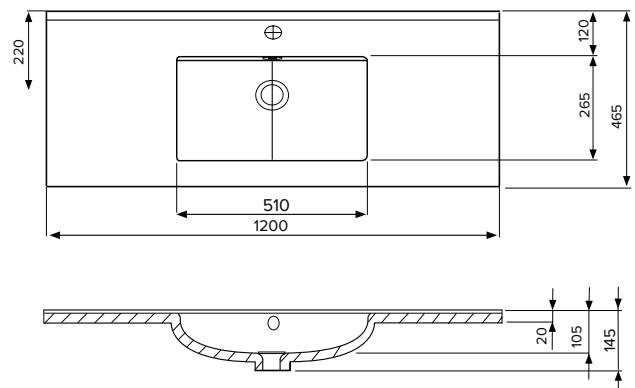

SPECIFICATION SHEET

Lexa 1200mm 2 Door, 2 Drawer Wall Hung Vanity

Features

- Wall Hung
- Soft Close Doors and Drawers
- Negative detail finger pull with extrusion
- Single Basin
- Laminate Woodgrain & Solid Colours on MR Board
- Dimensions: H670 x W1200 x D465

Colour Options with Code

Technical Details

Note: All measurements shown are in millimetres. Sizes are nominal.

SPECIFICATION SHEET

1200mm Single Basin Options

Via

StoneCast with overflow
Gloss White - VIA
Matte White - VIAMW

W1210 x D460 x H20

Ponti

StoneCast with overflow
Gloss White - PO

W1204 x D460 x H50

Clasico

Vitreous China with overflow
Gloss White - VC

W1200 x D465 x H20

SPECIFICATION SHEET

1200mm Single Basin Options

Vercelli

Vitreous China with overflow
Gloss White - VE

W1215 x D465 x H115