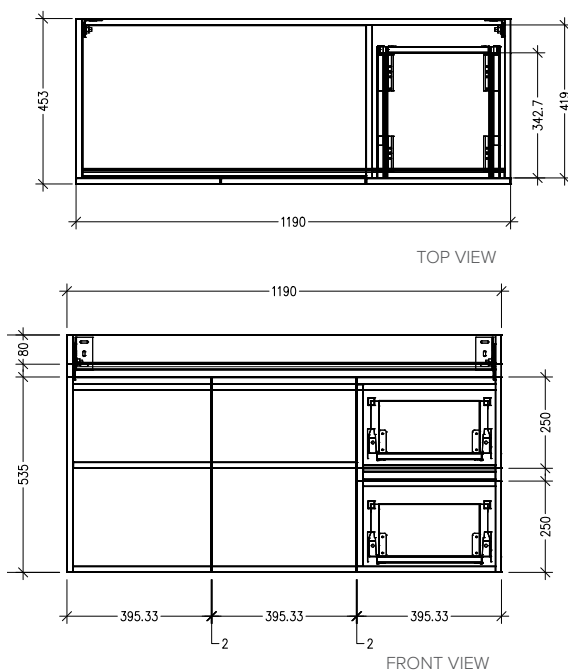

SPECIFICATION SHEET

Lexa 1200mm 2 Door, 2 Drawer Wall Hung Vanity

Features

- Wall Hung
- Soft Close Doors and Drawers
- Negative detail finger pull with extrusion
- Single Basin
- Laminate Woodgrain & Solid Colours on MR Board
- Dimensions: H670 x W1200 x D465

Colour Options with Code

Technical Details

Note: All measurements shown are in millimetres. Sizes are nominal.

SPECIFICATION SHEET

1200mm Single Basin Options

Via

StoneCast with overflow
Gloss White - VIA
Matte White - VIAMW

W1210 x D460 x H20

Ponti

StoneCast with overflow
Gloss White - PO

W1204 x D460 x H50

Clasico

Vitreous China with overflow
Gloss White - VC

W1200 x D465 x H20

SPECIFICATION SHEET

1200mm Single Basin Options

Vercelli

Vitreous China with overflow
Gloss White - VE

W1215 x D465 x H115