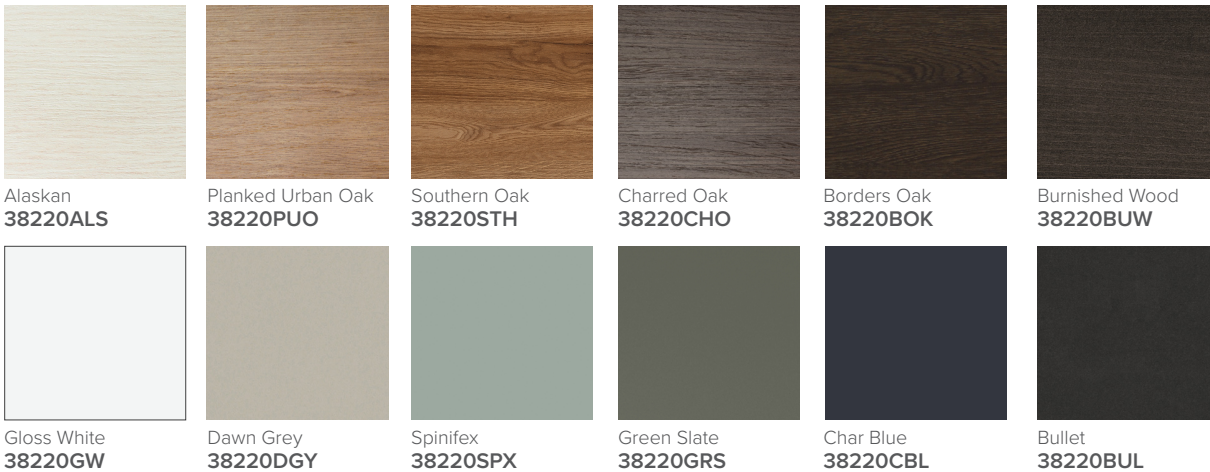

SPECIFICATION SHEET

Lexa 1200mm 2 Door, 2 Drawer Wall Hung Vanity

Features

- Wall Hung
- Soft Close Doors and Drawers
- Negative detail finger pull with extrusion
- Single Basin
- Laminate Woodgrain & Solid Colours on MR Board
- Dimensions: H670 x W1200 x D465

Colour Options with Code

Technical Details

Note: All measurements shown are in millimetres. Sizes are nominal.

SPECIFICATION SHEET

1200mm Single Basin Options

Via

StoneCast with overflow
Gloss White - VIA
Matte White - VIAMW

W1210 x D460 x H20

Ponti

StoneCast with overflow
Gloss White - PO

W1204 x D460 x H50

Clasico

Vitreous China with overflow
Gloss White - VC

W1200 x D465 x H20

SPECIFICATION SHEET

1200mm Single Basin Options

Vercelli

Vitreous China with overflow
Gloss White - VE

W1215 x D465 x H115