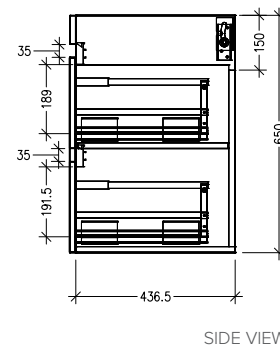

SPECIFICATION SHEET

Lexa 1200mm 2 Door, 2 Drawer Wall Hung Vanity

Features

- Wall Hung
- Soft Close Doors and Drawers
- Negative detail finger pull with extrusion
- Single Basin
- Laminate Woodgrain & Solid Colours on MR Board
- Dimensions: H670 x W1200 x D465

Colour Options with Code

Technical Details

Note: All measurements shown are in millimetres. Sizes are nominal.

SPECIFICATION SHEET

1200mm Single Basin Options

Via

StoneCast with overflow
Gloss White - VIA
Matte White - VIAMW

W1210 x D460 x H20

Ponti

StoneCast with overflow
Gloss White - PO

W1204 x D460 x H50

Clasico

Vitreous China with overflow
Gloss White - VC

W1200 x D465 x H20

SPECIFICATION SHEET

1200mm Single Basin Options

Vercelli

Vitreous China with overflow
Gloss White - VE

W1215 x D465 x H115