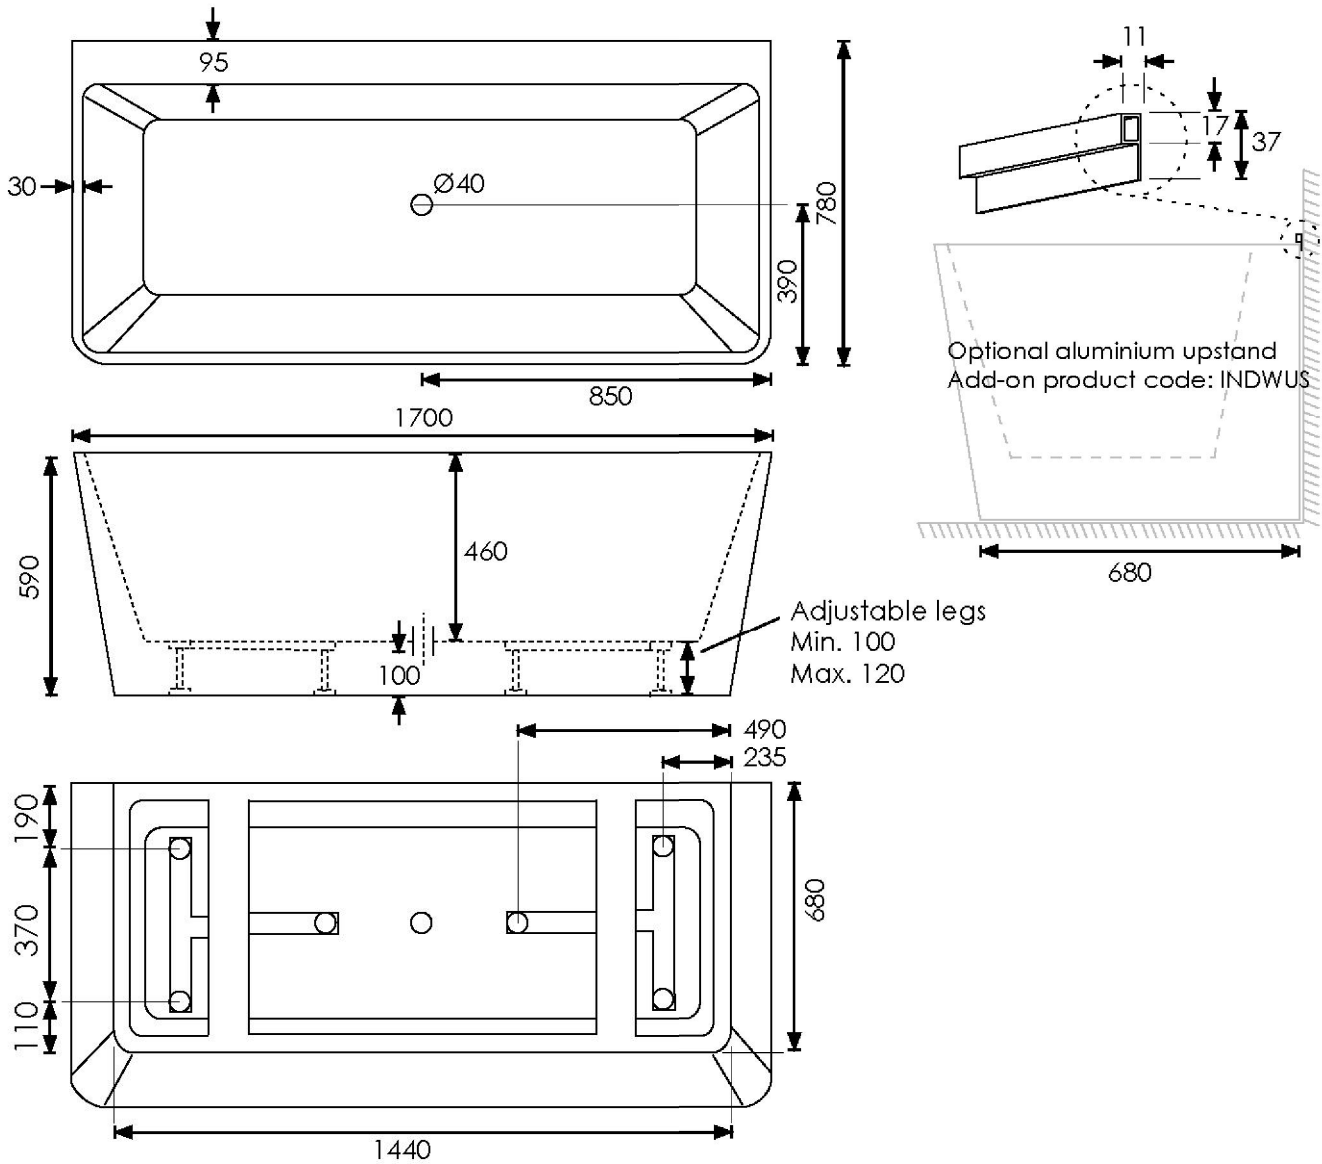

SPECIFICATION SHEET

Indus 1700 Back-to-Wall Bath

Product: Indus 1700 Back-to-Wall Bath
 Size: L1700 X W780 X D590
 Capacity: 285 Litres
 Weight: 52KG
 Requires: 40mm waste (Not included)
 Colour / Code: INDW INDBW

*Disclaimer: Measurements are nominal.

© 2016 Newtech. All rights reserved.