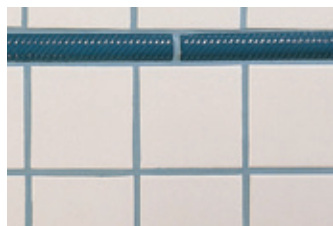

Results

Enjoy the dramatic new look! Grout joints recolored and resealed with Grout Colorant will provide years of lasting durability and beauty.