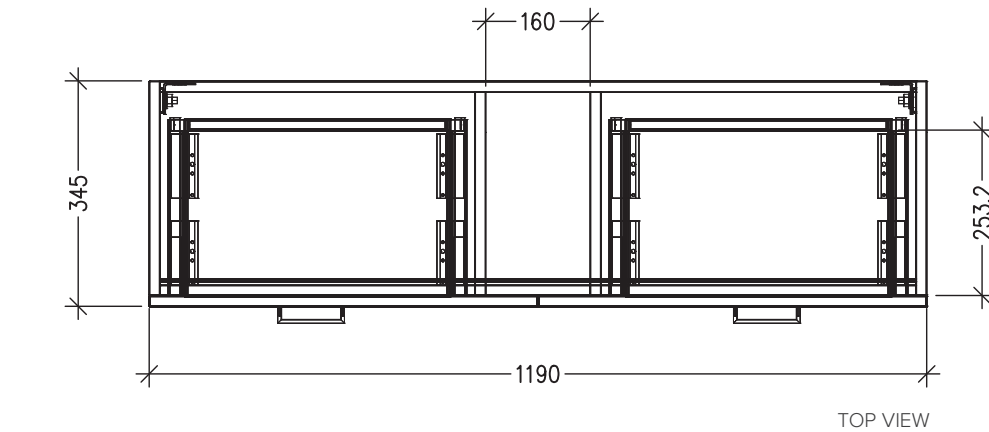

Technical Details

Note: All measurements shown are in millimetres. Sizes are nominal.

IMPORTANT

For installation, please ensure cabinet is fixed through middle division brackets into solid fixings.