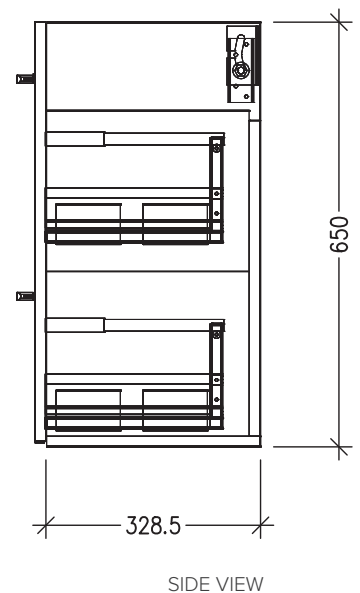

## Francisco Luxe Slim 1200 4-Drawer Single Basin Wall Hung Vanity [5494]

### Features

- 4-Drawer Wall Hung Vanity with Slab Top and Designer Drawer Front
- Multiple Slab Top Options Available
- Full Extension Soft Close Drawers with Handles - *Handle upgrade options available*
- Designer Drawer Fronts are pre-installed on all vanities
- Dimensions: H670 x W1200 x D350

Note: Vessel basins are purchased separately.  
Limited tap hole positions & vessel basin options.

### Technical Details

Note: All measurements shown are in millimetres. Sizes are nominal.