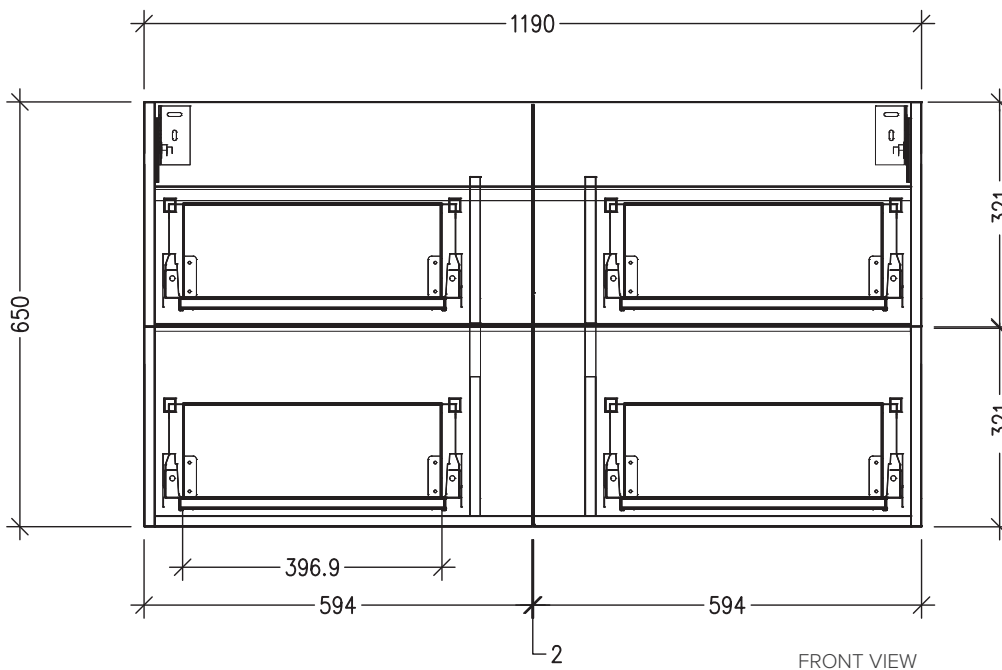

### Features

- 4-Drawer Wall Hung Vanity with Slab Top and Designer Drawer Front
- Multiple Slab Top Options Available
- Full Extension Soft Close Drawers with Handles - *Handle upgrade options available*
- Designer Drawer Fronts are pre-installed on all vanities
- Dimensions: H670 x W1200 x D350

Note: Vessel basins are purchased separately.  
Limited tap hole positions & vessel basin options.

### Technical Details

Note: All measurements shown are in millimetres. Sizes are nominal.