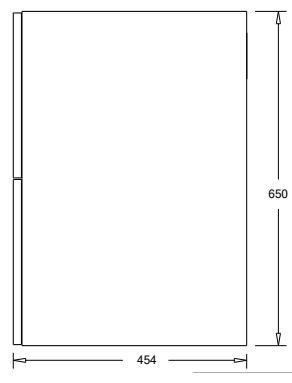

SPECIFICATION SHEET

Francisco Luxe 1200 4-Drawer Right Offset Basin Wall Hung Vanity

Features

- 4-Drawer Wall Hung Vanity - *Colour options below*
- Full Extension Soft Close Drawers with Handles - *Handle upgrade options available*
- Designer Drawer Fronts - *Four Drawer Front options*
- Dimensions: H670 x W1200 x D465
- Slab Top Options:
20mm StoneCast Top or Quartz Slab Top

Midnight Stone
MS

Himalaya
HY

Note: To order a Slab Top, add the Slab Top code to the cabinet code

Technical Details

Note: All measurements shown are in millimetres. Sizes are nominal.

Note: Full Drawer Box on Left Hand Side

TOP VIEW

FRONT VIEW

SIDE VIEW

SPECIFICATION SHEET

Francisco Luxe Designer Drawer Fronts

BARNESLEY
18mm Inset Frame
Code: BL

PRESTON
60mm Inset Frame
Code: PT

TURNBERRY
Ripple Design Panel
Code: TB