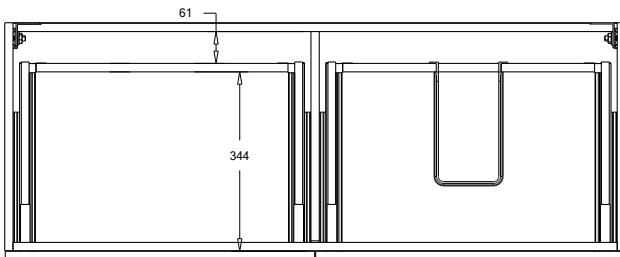

SPECIFICATION SHEET

Francisco Luxe 1200 4-Drawer Right Offset Basin Wall Hung Vanity

Features

- 4-Drawer Wall Hung Vanity - *Colour options below*
- Full Extension Soft Close Drawers with Handles - *Handle upgrade options available*
- Designer Drawer Fronts - *Four Drawer Front options*
- Dimensions: H670 x W1200 x D465
- Slab Top Options:
20mm StoneCast Top or Quartz Slab Top

Midnight Stone
MS

Himalaya
HY

Note: To order a Slab Top, add the Slab Top code to the cabinet code

Technical Details

Note: All measurements shown are in millimetres. Sizes are nominal.

Note: Full Drawer Box on Left Hand Side

TOP VIEW

FRONT VIEW

SIDE VIEW

SPECIFICATION SHEET

Francisco Luxe Designer Drawer Fronts

BARNESLEY
18mm Inset Frame
Code: BL

PRESTON
60mm Inset Frame
Code: PT

TURNBERRY
Ripple Design Panel
Code: TB