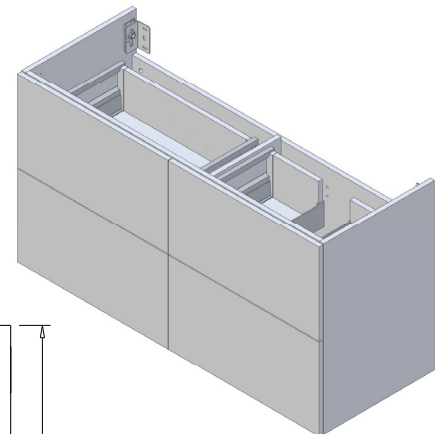

SPECIFICATION SHEET

Francisco Luxe 1200 4-Drawer Right Offset Basin Wall Hung Vanity

Features

- 4-Drawer Wall Hung Vanity - *Colour options below*
- Full Extension Soft Close Drawers with Handles - *Handle upgrade options available*
- Designer Drawer Fronts - *Four Drawer Front options*
- Dimensions: H670 x W1200 x D465
- Slab Top Options:
20mm StoneCast Top or Quartz Slab Top

Midnight Stone
MS

Himalaya
HY

Note: To order a Slab Top, add the Slab Top code to the cabinet code

Technical Details

Note: All measurements shown are in millimetres. Sizes are nominal.

Note: Full Drawer Box on Left Hand Side

TOP VIEW

FRONT VIEW

SIDE VIEW

SPECIFICATION SHEET

Francisco Luxe Designer Drawer Fronts

BARNESLEY
18mm Inset Frame
Code: BL

PRESTON
60mm Inset Frame
Code: PT

TURNBERRY
Ripple Design Panel
Code: TB