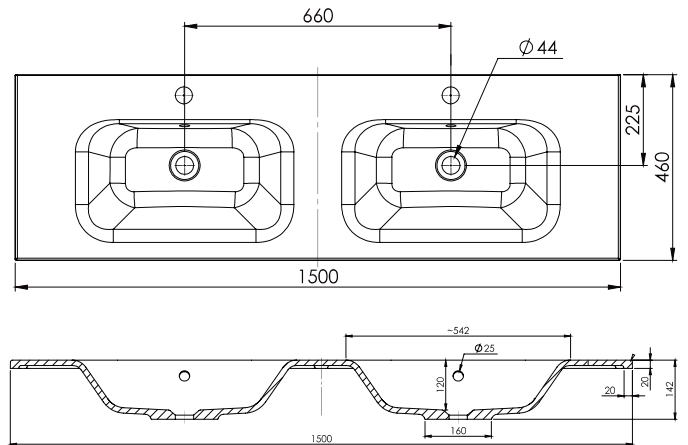

SPECIFICATION SHEET

Brookfield 1500mm 2 Drawer Double Basin Wall Vanity

Features

- Wall Hung
- 2 Drawers
- Double Basin
- Laminate Woodgrain & Solid Colours on MR Board
- Dimensions: H420 x W1500 x D465

Colour Options with Code

Technical Details

Note: All measurements shown are in millimetres. Sizes are nominal.

SPECIFICATION SHEET

1500mm Double Basin Options

Via

StoneCast with overflow
 Double Basin Option
 Gloss White - VIA
 Matte White - VIAMW

W1500 x D460 x H20

Ari

StoneCast with overflow
 Double Basin Option
 Gloss White - VA

W1500 x D465 x H50