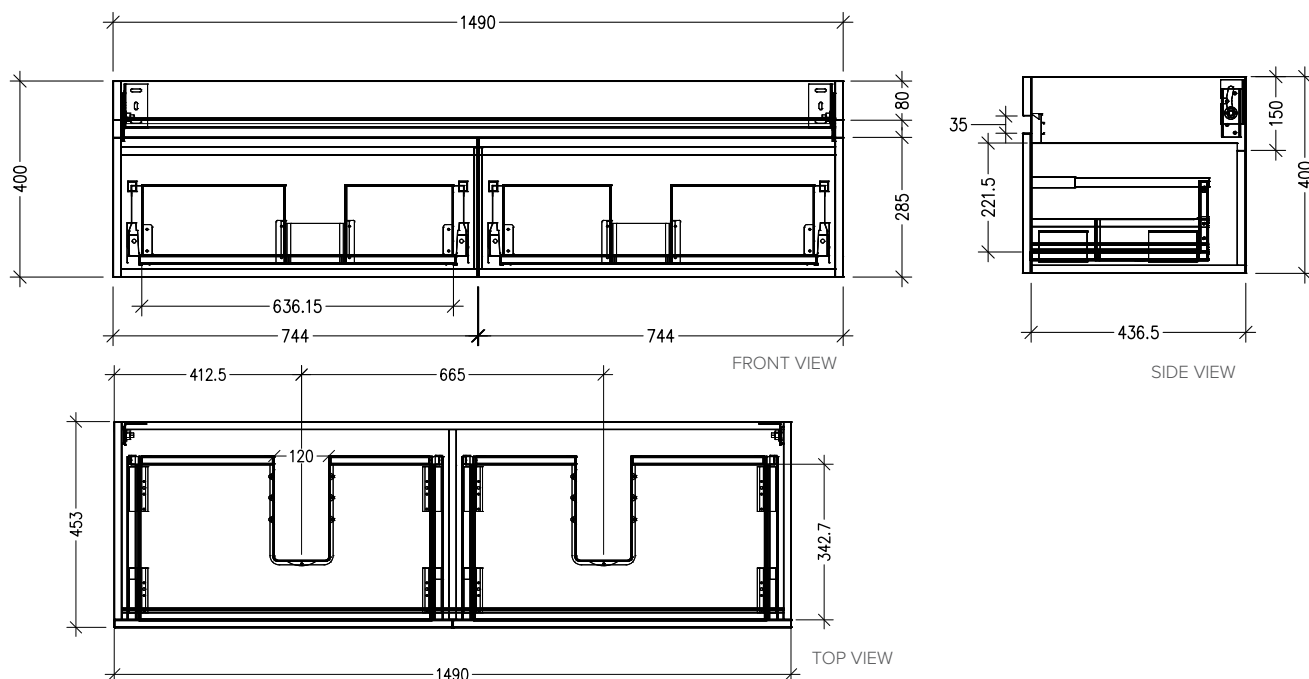

SPECIFICATION SHEET

Brookfield 1500mm 2 Drawer Double Basin Wall Vanity

Features

- Wall Hung
- 2 Drawers
- Double Basin
- Laminate Woodgrain & Solid Colours on MR Board
- Dimensions: H420 x W1500 x D465

Colour Options with Code

Technical Details

Note: All measurements shown are in millimetres. Sizes are nominal.

SPECIFICATION SHEET

1500mm Double Basin Options

Via

StoneCast with overflow
 Double Basin Option
 Gloss White - VIA
 Matte White - VIAMW

W1500 x D460 x H20

Ari

StoneCast with overflow
 Double Basin Option
 Gloss White - VA

W1500 x D465 x H50