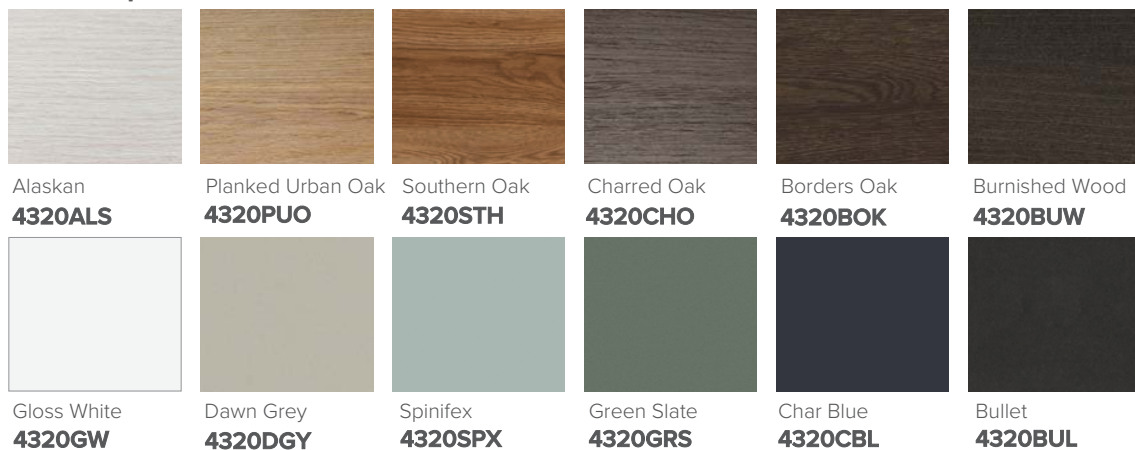

SPECIFICATION SHEET

Brookfield 1500mm 2 Drawer Double Basin Wall Vanity

Features

- Wall Hung
- 2 Drawers
- Double Basin
- Laminate Woodgrain & Solid Colours on MR Board
- Dimensions: H420 x W1500 x D465

Colour Options with Code

Technical Details

Note: All measurements shown are in millimetres. Sizes are nominal.

SPECIFICATION SHEET

1500mm Double Basin Options

Via

StoneCast with overflow
 Double Basin Option
 Gloss White - VIA
 Matte White - VIAMW

W1500 x D460 x H20

Ari

StoneCast with overflow
 Double Basin Option
 Gloss White - VA

W1500 x D465 x H50