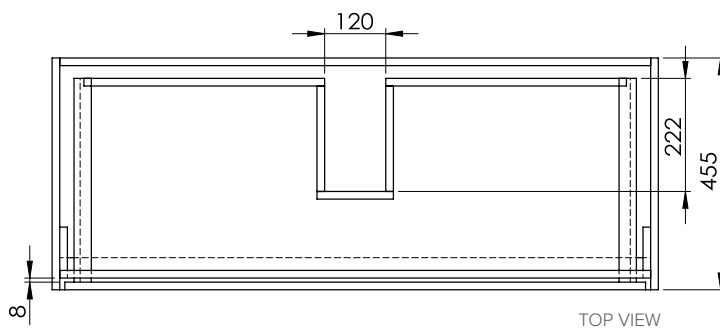

SPECIFICATION SHEET

Avila 1200mm 1 Drawer Wall Vanity

Features

- Wall Hung
- Soft close full extension drawer
- Negative detail finger pull
- Water resistant materials
- Single Basin
- Colours: Timber Veneer on Plywood
- Dimensions: H415 x W1200 x D465

Colour Options with Code

Blanco Oak
8682BO

Washed Oak
8682WO

American
Walnut
8682AW

Dark Oak
8682DO

Technical Details

Note: All measurements shown are in millimetres. Sizes are nominal.

TOP VIEW

FRONT VIEW

SIDE VIEW