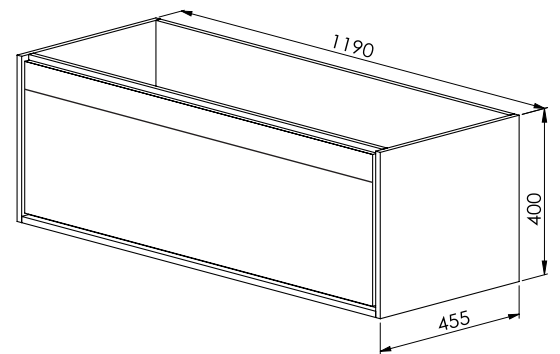

SPECIFICATION SHEET

Avila 1200mm 1 Drawer Wall Vanity

Features

- Wall Hung
- Soft close full extension drawer
- Negative detail finger pull
- Water resistant materials
- Single Basin
- Colours: Timber Veneer on Plywood
- Dimensions: H415 x W1200 x D465

Colour Options with Code

Blanco Oak
8682BO

Washed Oak
8682WO

American
Walnut
8682AW

Dark Oak
8682DO

Technical Details

Note: All measurements shown are in millimetres. Sizes are nominal.

TOP VIEW

FRONT VIEW

SIDE VIEW