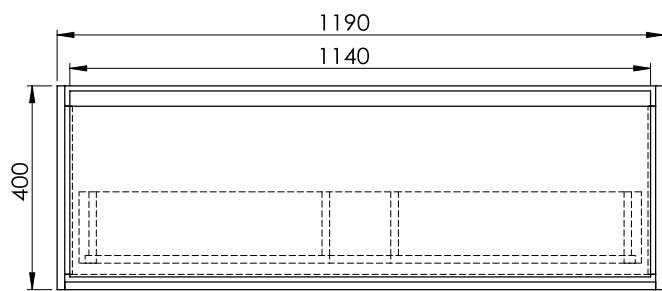

SPECIFICATION SHEET

Avila 1200mm 1 Drawer Wall Vanity

Features

- Wall Hung
- Soft close full extension drawer
- Negative detail finger pull
- Water resistant materials
- Single Basin
- Colours: Timber Veneer on Plywood
- Dimensions: H415 x W1200 x D465

Colour Options with Code

Blanco Oak
8682BO

Washed Oak
8682WO

American
Walnut
8682AW

Dark Oak
8682DO

Technical Details

Note: All measurements shown are in millimetres. Sizes are nominal.

TOP VIEW

FRONT VIEW

SIDE VIEW