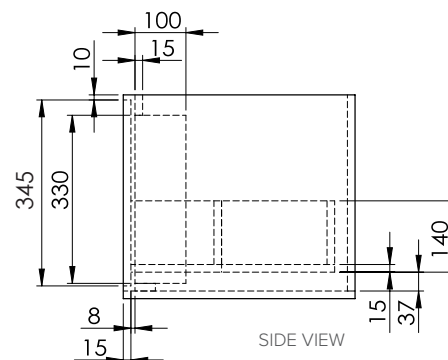

SPECIFICATION SHEET

Avila 1200mm 1 Drawer Wall Vanity

Features

- Wall Hung
- Soft close full extension drawer
- Negative detail finger pull
- Water resistant materials
- Single Basin
- Colours: Timber Veneer on Plywood
- Dimensions: H415 x W1200 x D465

Colour Options with Code

Blanco Oak
8682BO

Washed Oak
8682WO

American
Walnut
8682AW

Dark Oak
8682DO

Technical Details

Note: All measurements shown are in millimetres. Sizes are nominal.

TOP VIEW

FRONT VIEW

SIDE VIEW