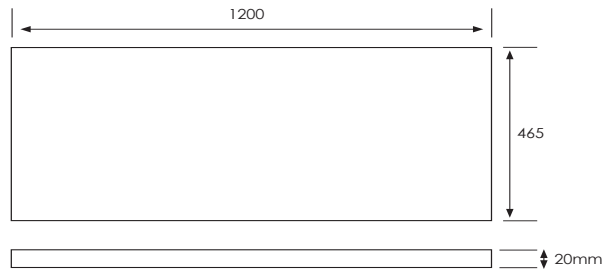

SPECIFICATION SHEET

Arc 1200mm 2 Door, 2 Drawer Offset Basin Wall Hung Vanity

Features

- Wall Hung
- Soft Close Doors & Drawers
- Negative detail finger pull
- Left (L) or Right (R) Offset Basin
- Laminate Woodgrain & Solid Colours on MR Board
- A variety of slab top options
- Dimensions: H820 x W1200 x D465

*Note: Vessel basins are purchased separately.
Visit www.newtech.co.nz for full range of vessel basin options.*

Technical Details

Note: All measurements shown are in millimetres. Sizes are nominal.

SPECIFICATION SHEET

Slab Top Options

Slab Top 1200

W1200 x D465 x H20

Note: Refer to www.newtech.co.nz for slab top options

Tap Hole Position

Tap hole position must be specified

- NTH** No Tap Holes
- CTH** Centre Tap Holes
- LTH** Left Tap Holes
- RTH** Right Tap Holes
- ITH*** Inside Tap Holes
- OTH*** Outside Tap Holes