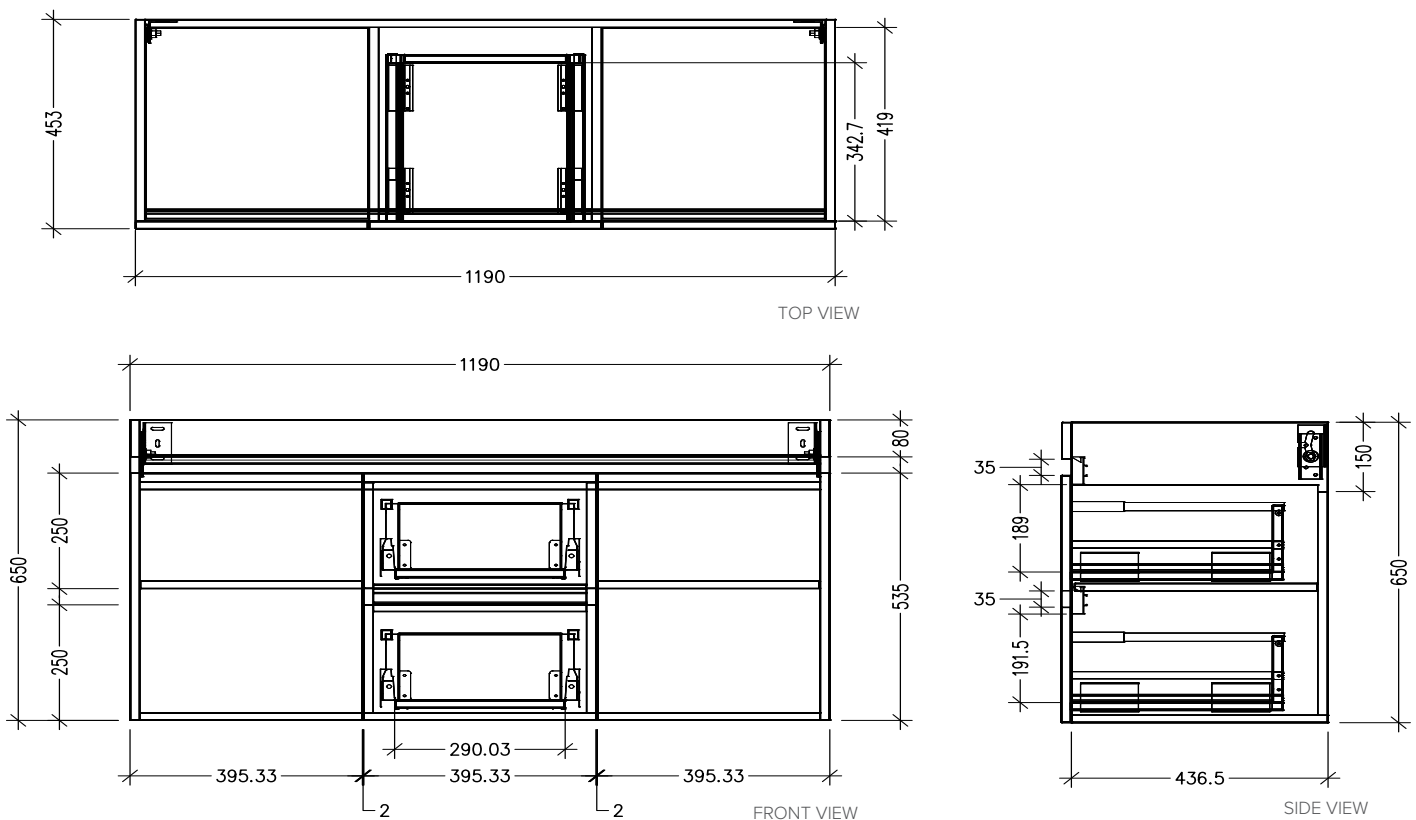

SPECIFICATION SHEET

Arc 1200mm 2 Door, 2 Drawer Offset Basin Wall Hung Vanity

Features

- Wall Hung
- Soft Close Doors & Drawers
- Negative detail finger pull
- Left (L) or Right (R) Offset Basin
- Laminate Woodgrain & Solid Colours on MR Board
- A variety of slab top options
- Dimensions: H820 x W1200 x D465

*Note: Vessel basins are purchased separately.
Visit www.newtech.co.nz for full range of vessel basin options.*

Technical Details

Note: All measurements shown are in millimetres. Sizes are nominal.

SPECIFICATION SHEET

Slab Top Options

Slab Top 1200

W1200 x D465 x H20

Note: Refer to www.newtech.co.nz for slab top options

Tap Hole Position

Tap hole position must be specified

- NTH** No Tap Holes
- CTH** Centre Tap Holes
- LTH** Left Tap Holes
- RTH** Right Tap Holes
- ITH*** Inside Tap Holes
- OTH*** Outside Tap Holes

*only applicable with double basins