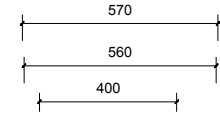

Top Without Basin

Top With Basin

Top Drawer

Bottom Drawer

AP VANITIES

Bathroom Joinery & Accessories

Name:	Aintree 600 Free Standing
Size:	620 (W) mm x 570 (D) mm x 790(H) mm
Type:	Free Standing
Cabinet Material:	MDF
Basin Material:	Ceramic over-mount basin, No overflow protection.
Bench Top Finish:	Quartz
Splashback:	Does not include splashback
Tap Hole Option:	No tap hole
Vanity colour options:	Japan Black, Natural, Sea Foam