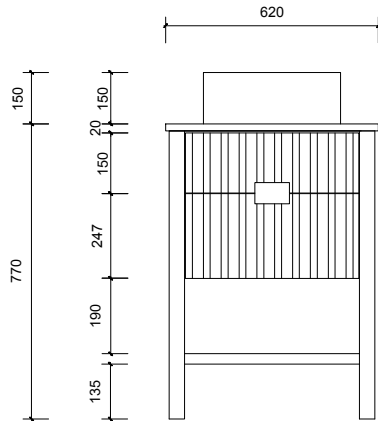

Top Without Basin

Top With Basin

Top Drawer

Bottom Drawer

AP VANITIES

Bathroom Joinery & Accessories

Name:	Aintree 600 Free Standing
Size:	620 (W) mm x 570 (D) mm x 790(H) mm
Type:	Free Standing
Cabinet Material:	MDF
Basin Material:	Ceramic over-mount basin, No overflow protection.
Bench Top Finish:	Quartz
Splashback:	Does not include splashback
Tap Hole Option:	No tap hole
Vanity colour options:	Japan Black, Natural, Sea Foam