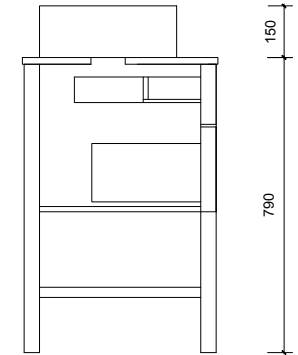

Top Without Basin

Top With Basin

Top Drawer

Bottom Drawer

AP VANITIES

Bathroom Joinery & Accessories

Name:	Aintree 600 Free Standing
Size:	620 (W) mm x 570 (D) mm x 790(H) mm
Type:	Free Standing
Cabinet Material:	MDF
Basin Material:	Ceramic over-mount basin, No overflow protection.
Bench Top Finish:	Quartz
Splashback:	Does not include splashback
Tap Hole Option:	No tap hole
Vanity colour options:	Japan Black, Natural, Sea Foam