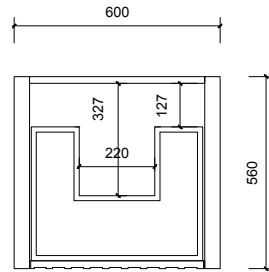

Top Without Basin

Top With Basin

Top Drawer

Bottom Drawer

AP VANITIES

Bathroom Joinery & Accessories

Name:	Aintree 600 Free Standing
Size:	620 (W) mm x 570 (D) mm x 790(H) mm
Type:	Free Standing
Cabinet Material:	MDF
Basin Material:	Ceramic over-mount basin, No overflow protection.
Bench Top Finish:	Quartz
Splashback:	Does not include splashback
Tap Hole Option:	No tap hole
Vanity colour options:	Japan Black, Natural, Sea Foam