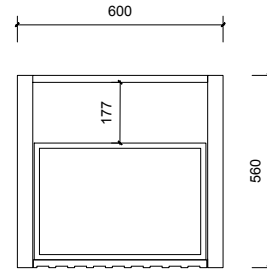

Top Without Basin

Top With Basin

Top Drawer

Bottom Drawer

AP VANITIES

Bathroom Joinery & Accessories

Name:	Aintree 600 Free Standing
Size:	620 (W) mm x 570 (D) mm x 790(H) mm
Type:	Free Standing
Cabinet Material:	MDF
Basin Material:	Ceramic over-mount basin, No overflow protection.
Bench Top Finish:	Quartz
Splashback:	Does not include splashback
Tap Hole Option:	No tap hole
Vanity colour options:	Japan Black, Natural, Sea Foam