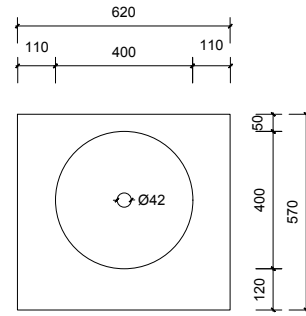

Top Without Basin

Top With Basin

Top Drawer

Bottom Drawer

AP VANITIES

Bathroom Joinery & Accessories

Name:	Aintree 600 Free Standing
Size:	620 (W) mm x 570 (D) mm x 790(H) mm
Type:	Free Standing
Cabinet Material:	MDF
Basin Material:	Ceramic over-mount basin, No overflow protection.
Bench Top Finish:	Quartz
Splashback:	Does not include splashback
Tap Hole Option:	No tap hole
Vanity colour options:	Japan Black, Natural, Sea Foam