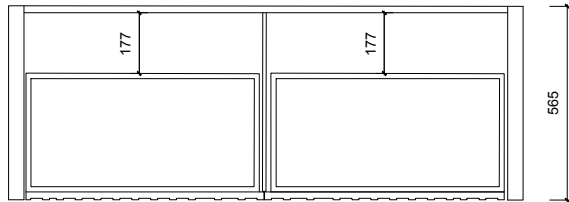

Top Without Basin

Top With Basin

Top Drawer

Bottom Drawer

AP VANITIES
Bathroom Joinery & Accessories

Name:	Aintree 1500 Double Free Standing
Size:	1520 (W) mm x 570 (D) mm x 860(H) mm
Type:	Free Standing
Cabinet Material:	MDF
Basin Material:	Ceramic over-mount basin, No overflow protection.
Bench Top Finish:	Quartz
Splashback:	Does not include splashback
Tap Hole Option:	No tap hole
Vanity colour options:	Japan Black, Natural, Sea Foam