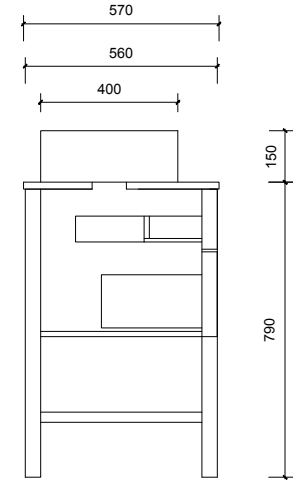

Top Without Basin

Top With Basin

Top Drawer

Bottom Drawer

AP VANITIES
Bathroom Joinery & Accessories

Name:	Aintree 1500 Double Free Standing
Size:	1520 (W) mm x 570 (D) mm x 860(H) mm
Type:	Free Standing
Cabinet Material:	MDF
Basin Material:	Ceramic over-mount basin, No overflow protection.
Bench Top Finish:	Quartz
Splashback:	Does not include splashback
Tap Hole Option:	No tap hole
Vanity colour options:	Japan Black, Natural, Sea Foam