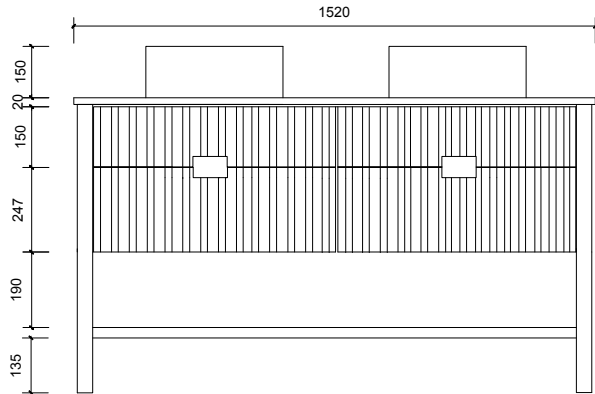

Top Without Basin

Top With Basin

Top Drawer

Bottom Drawer

AP VANITIES
Bathroom Joinery & Accessories

Name:	Aintree 1500 Double Free Standing
Size:	1520 (W) mm x 570 (D) mm x 860(H) mm
Type:	Free Standing
Cabinet Material:	MDF
Basin Material:	Ceramic over-mount basin, No overflow protection.
Bench Top Finish:	Quartz
Splashback:	Does not include splashback
Tap Hole Option:	No tap hole
Vanity colour options:	Japan Black, Natural, Sea Foam