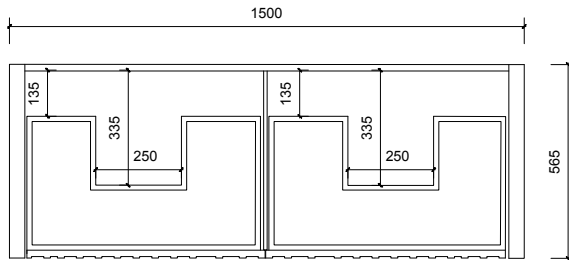

Top Without Basin

Top With Basin

Top Drawer

Bottom Drawer

AP VANITIES
Bathroom Joinery & Accessories

Name:	Aintree 1500 Double Free Standing
Size:	1520 (W) mm x 570 (D) mm x 860(H) mm
Type:	Free Standing
Cabinet Material:	MDF
Basin Material:	Ceramic over-mount basin, No overflow protection.
Bench Top Finish:	Quartz
Splashback:	Does not include splashback
Tap Hole Option:	No tap hole
Vanity colour options:	Japan Black, Natural, Sea Foam