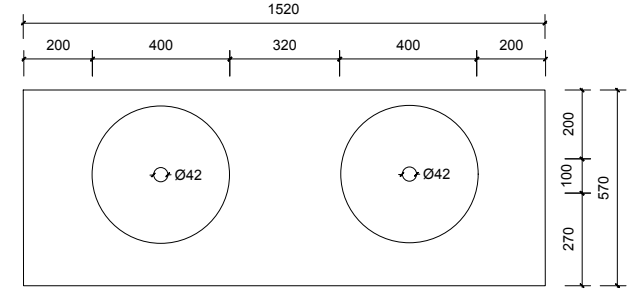

Top Without Basin

Top With Basin

Top Drawer

Bottom Drawer

AP VANITIES
Bathroom Joinery & Accessories

Name:	Aintree 1500 Double Free Standing
Size:	1520 (W) mm x 570 (D) mm x 860(H) mm
Type:	Free Standing
Cabinet Material:	MDF
Basin Material:	Ceramic over-mount basin, No overflow protection.
Bench Top Finish:	Quartz
Splashback:	Does not include splashback
Tap Hole Option:	No tap hole
Vanity colour options:	Japan Black, Natural, Sea Foam